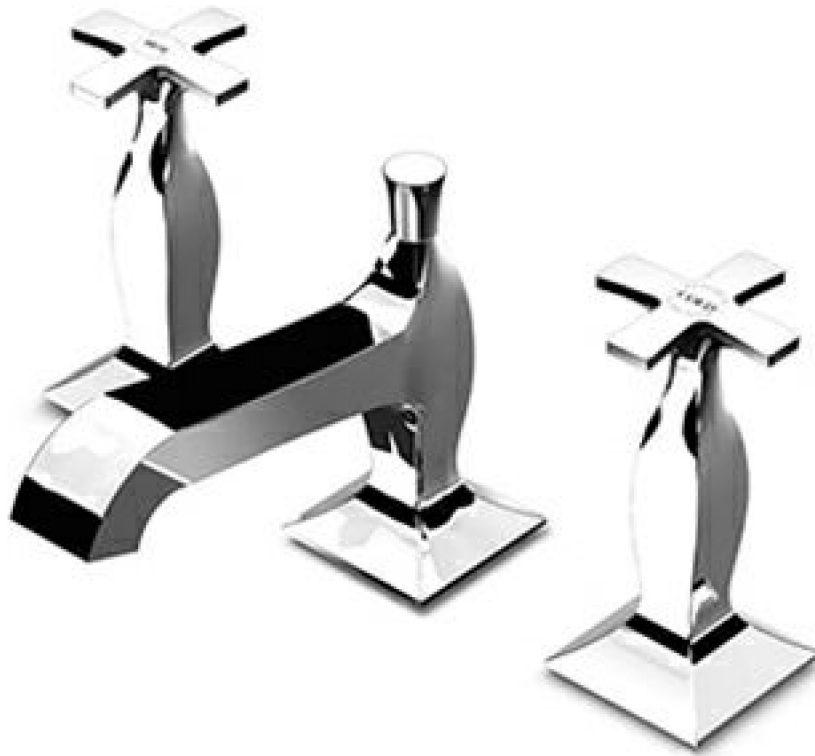

## BELLAGIO

ZB1425.195E

3 hole basin mixer.

3 hole basin mixer with aerator, pop-up waste, flexible hoses.  
Spout projection 5 3/8".  
Water flow restricted to 1.2 GPM.

### Finiture / Finishes

Chrome

Brushed Nickel

C3

Polished Nickel

C8

Gold

C40

Brushed Gold

C41