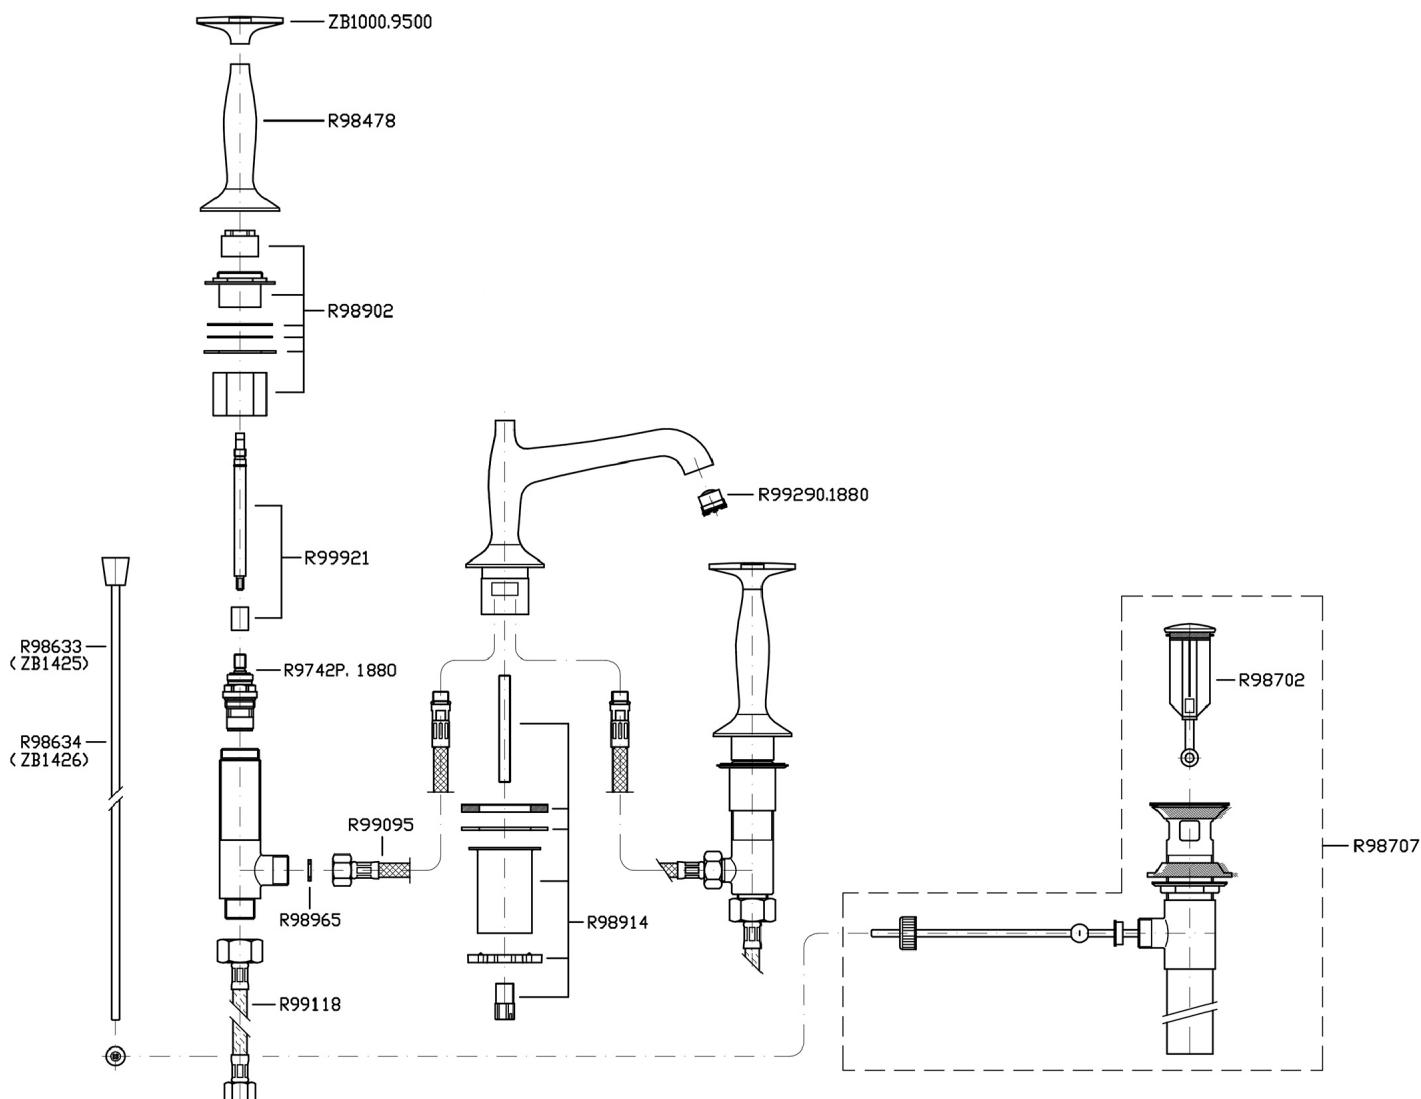

BELLAGIO

ZB1425.195E Esplosi / Exploded