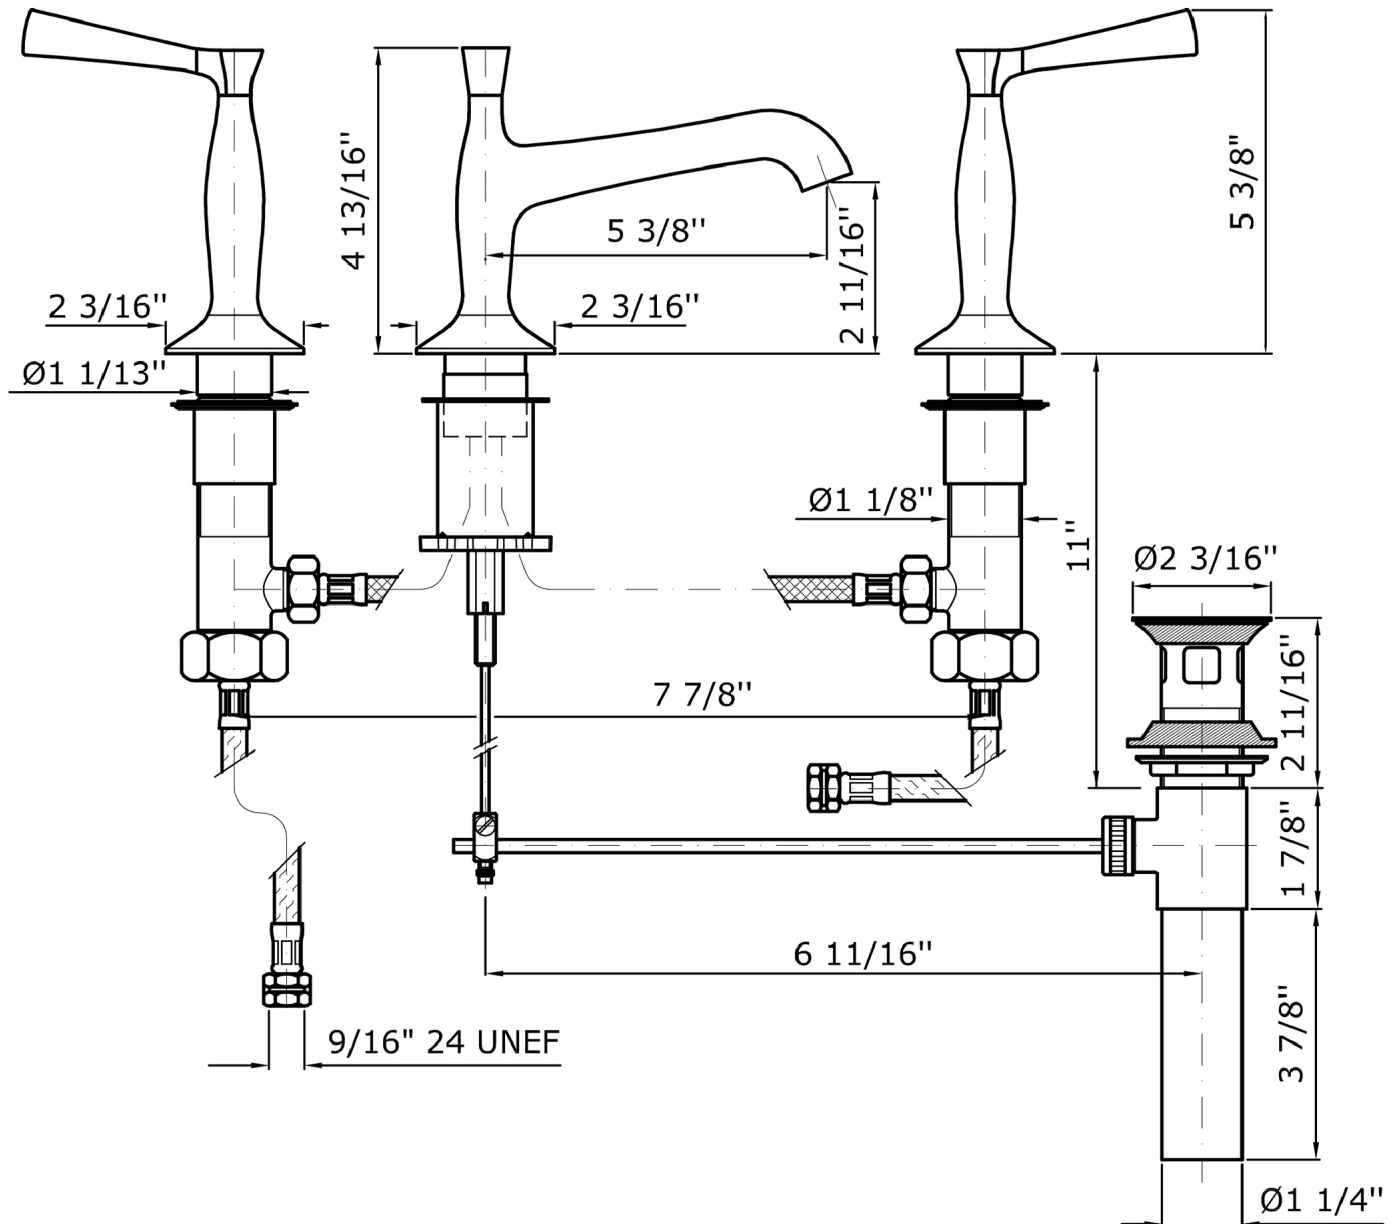

BELLAGIO

ZB1425.195E Disegno Complessivo / Overall Drawing