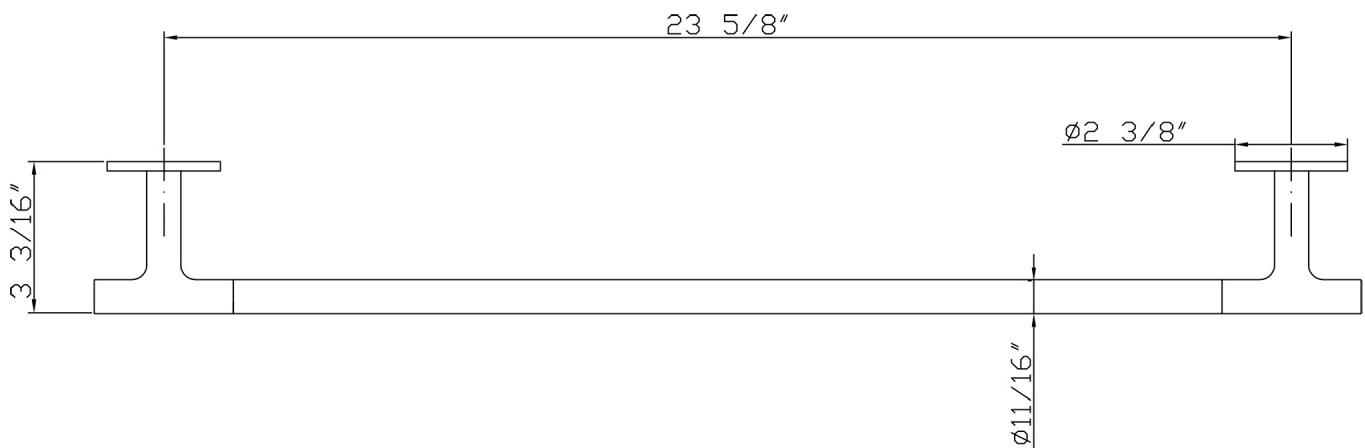

PAN

ZAC622

Towel holder.

Towel holder length 23 5/8".

Finiture / Finishes

	 C3	 C8	 C40	 C41	 C50	 C51
Chrome	Brushed Nickel	Polished Nickel	Gold	Brushed Gold	Metal Black	Brushed Metal Black
 W1	 N1	 N7				
Embossed Matt White	Embossed Matt Black	Soft Touch Black				

PAN

ZAC622

Disegno Complessivo / Overall Drawing

PAN

ZAC622**Pesi e Misure / Weights and Sizes**

Peso (Kg) Weight (lb)	1,31 (Kg)	2,89 (lb)
Volume test (dc3) - (in3)	3,61 (dc3)	220,30 (in3)
h (mm) - (in)	55,00 (mm)	2,17 (in)
L1 (mm) - (in)	100,00 (mm)	3,94 (in)
L2 (mm) - (in)	655,00 (mm)	25,79 (in)