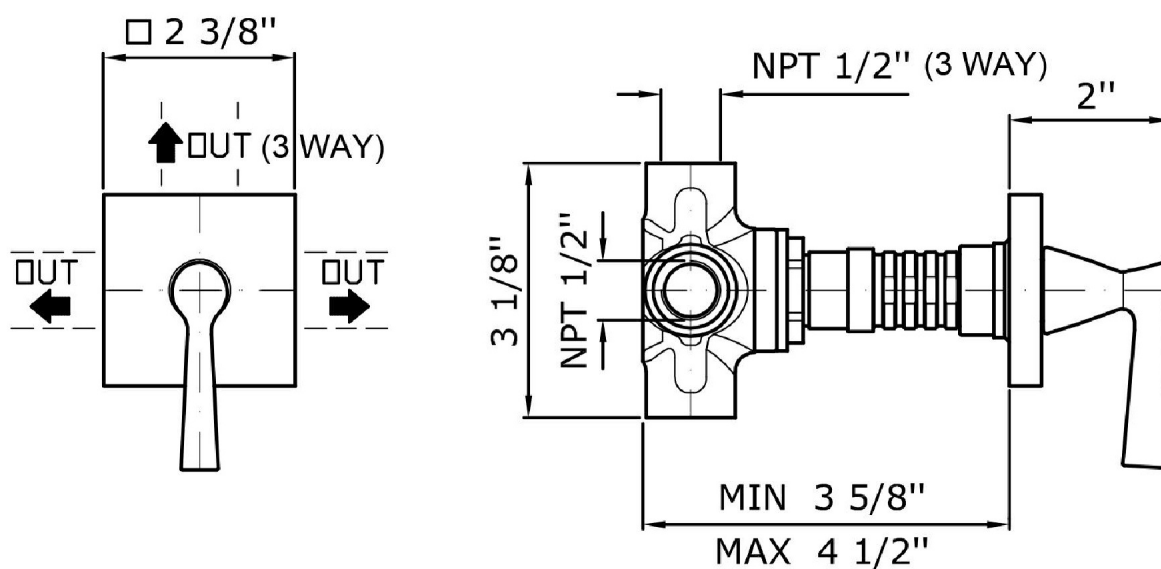

Brand ZUCCHETTI

Class

MISCELLANEOUS

BELLAGIO

Z94585.1900 Overall Drawing