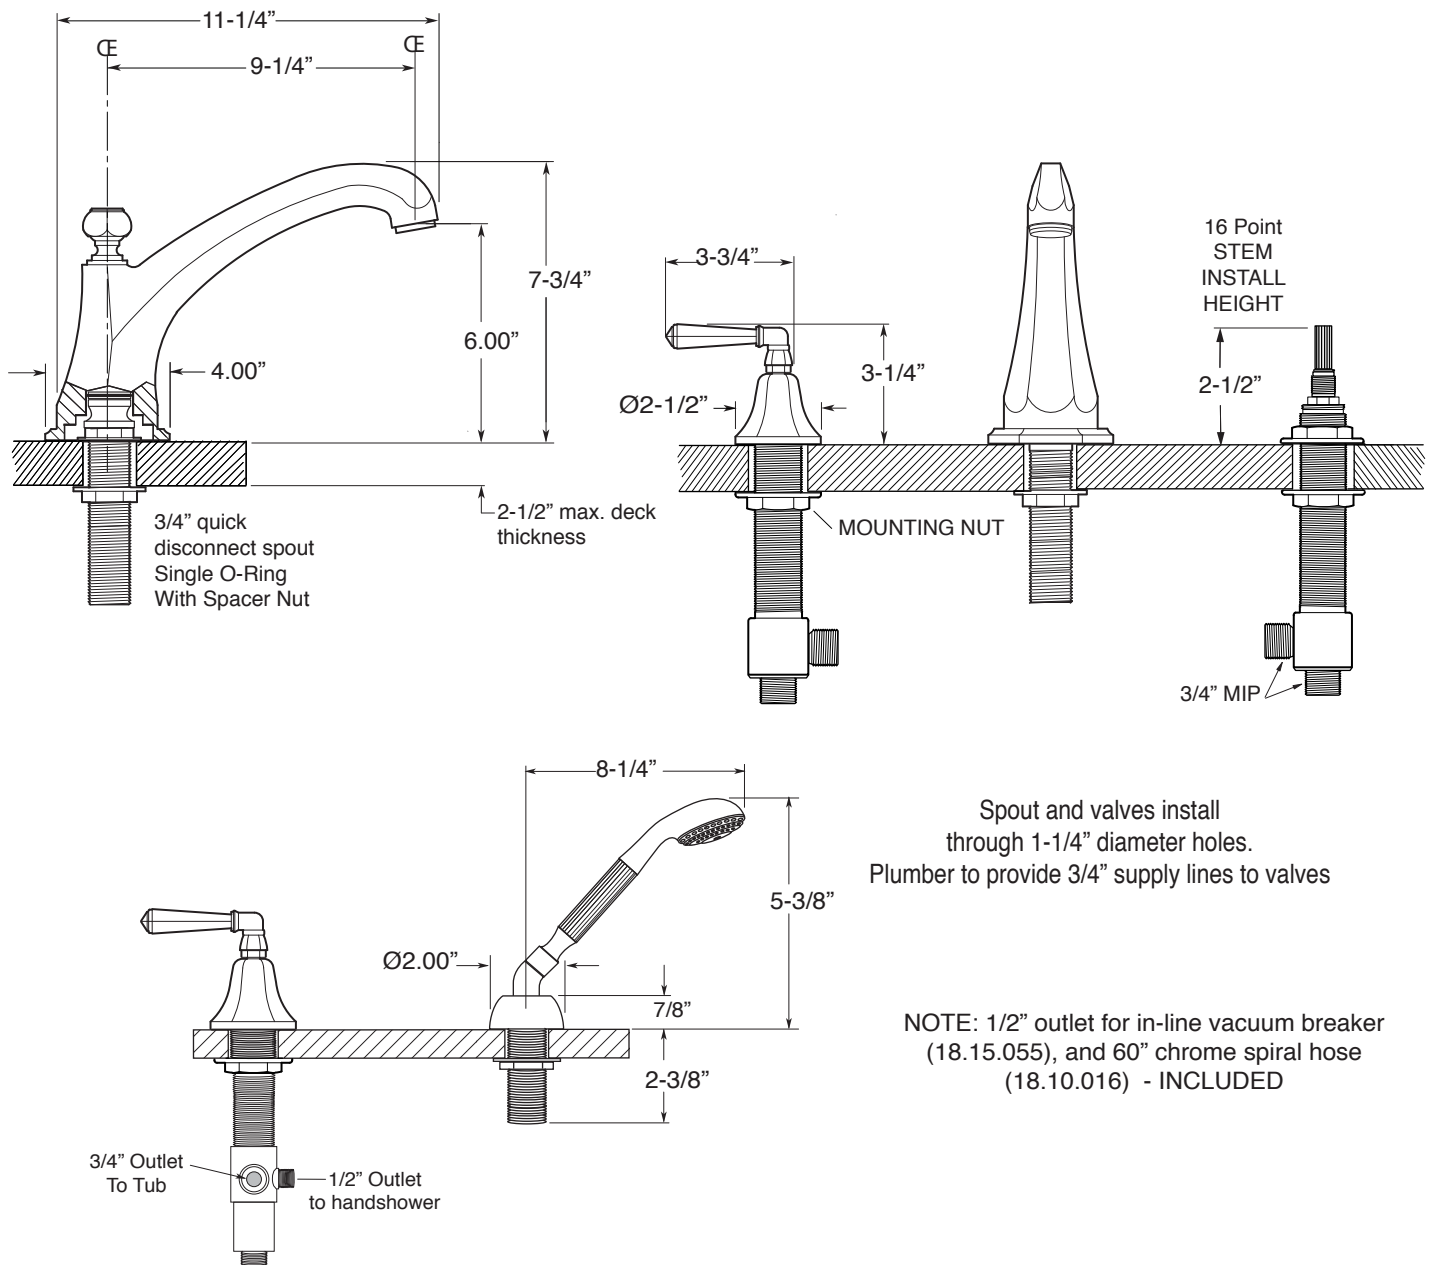

FEATURES:

- All brass construction.
- Lever style handles with setscrew attachment.
- 3/4" valve bodies with 1/4-turn ceramic disc cartridge.
- Available in all finishes. Warranty varies according to finish
- Certified to meet or exceed the following codes and standards:
ASME A112.18.1/CSAB 125.1-2011

Series 720
Valencia
Roman Tub Set with Deckmount
Handshower and Diverter
1.727493
(1.727493T - Trim only)

Note: Measurements are subject to change or cancellation. No responsibility is assumed for use of superseded or voided pages.