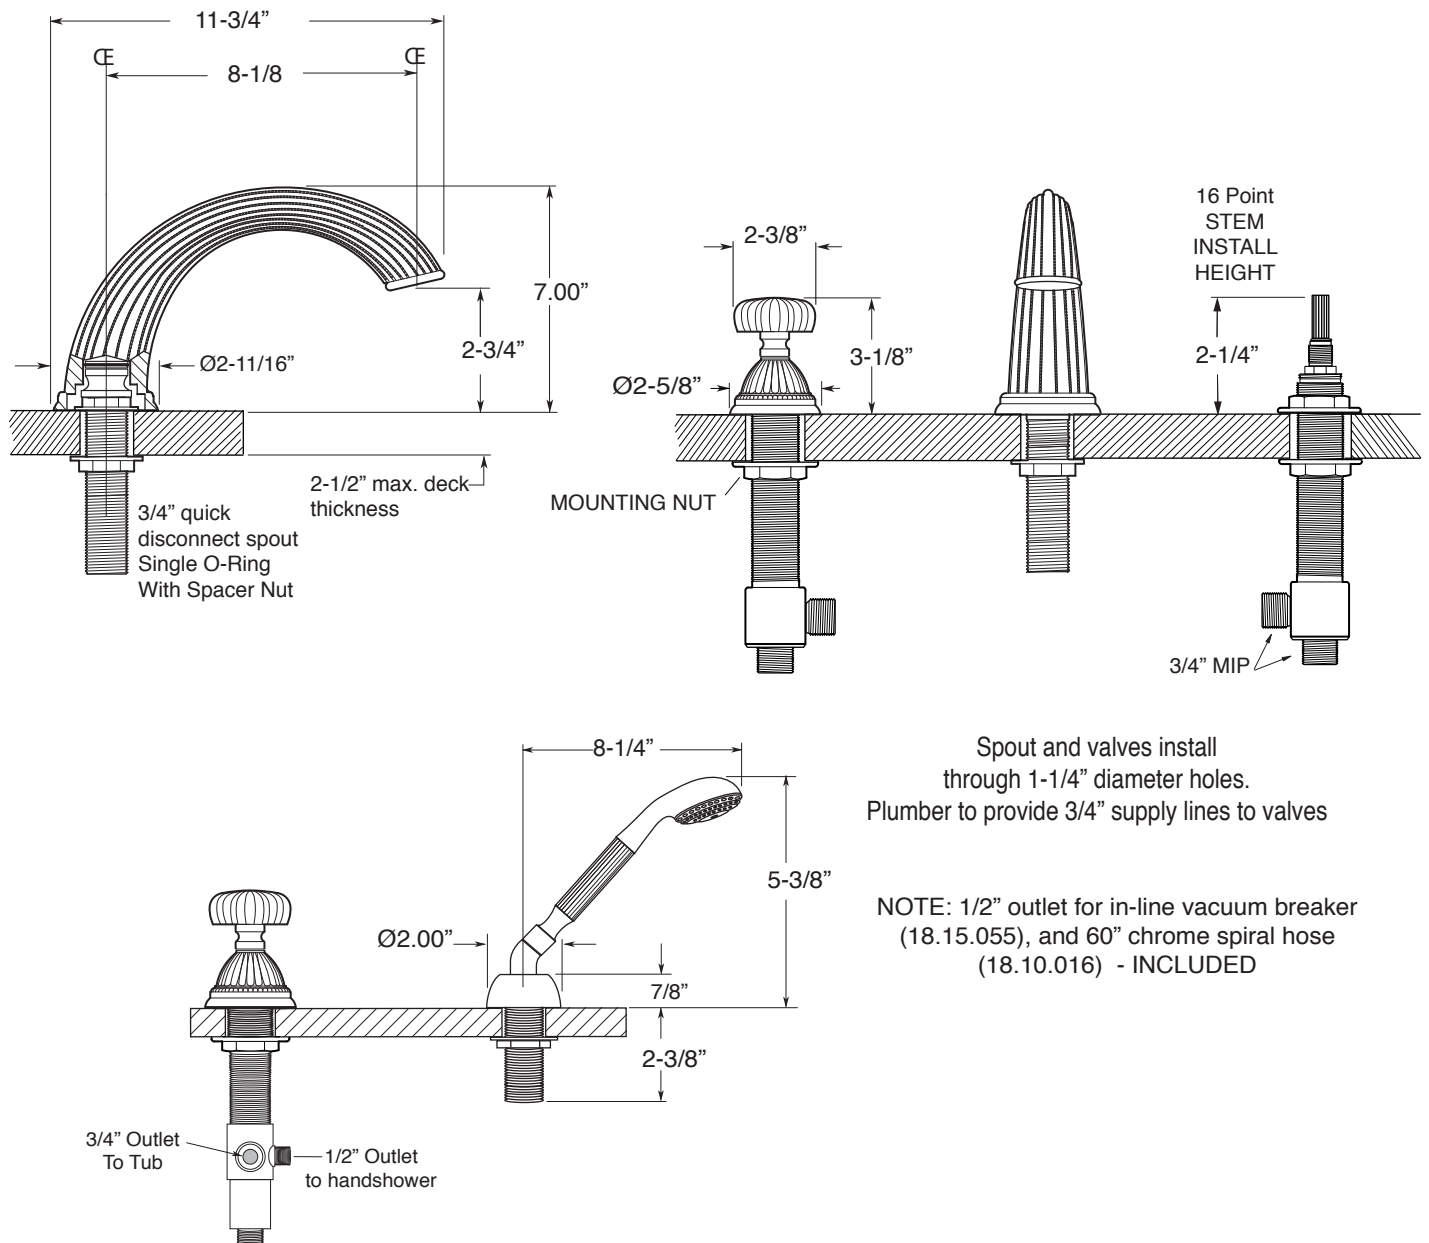

FEATURES:

- All brass construction.
- Melon style handle with setscrew attachment.
- 3/4" valve bodies with 1/4-turn ceramic disc cartridge.
- Available in all finishes. Warranty varies according to finish.
- Certified to meet or exceed the following codes and standards:
ASME A112.18.1/CSAB 125.1-2011

Series 3200

Madison Elite Roman Tub Set with Deckmount Handshower and Diverter

1.324093

(1.324093T - Trim only)

Note: Measurements are subject to change or cancellation. No responsibility is assumed for use of superseded or voided pages.