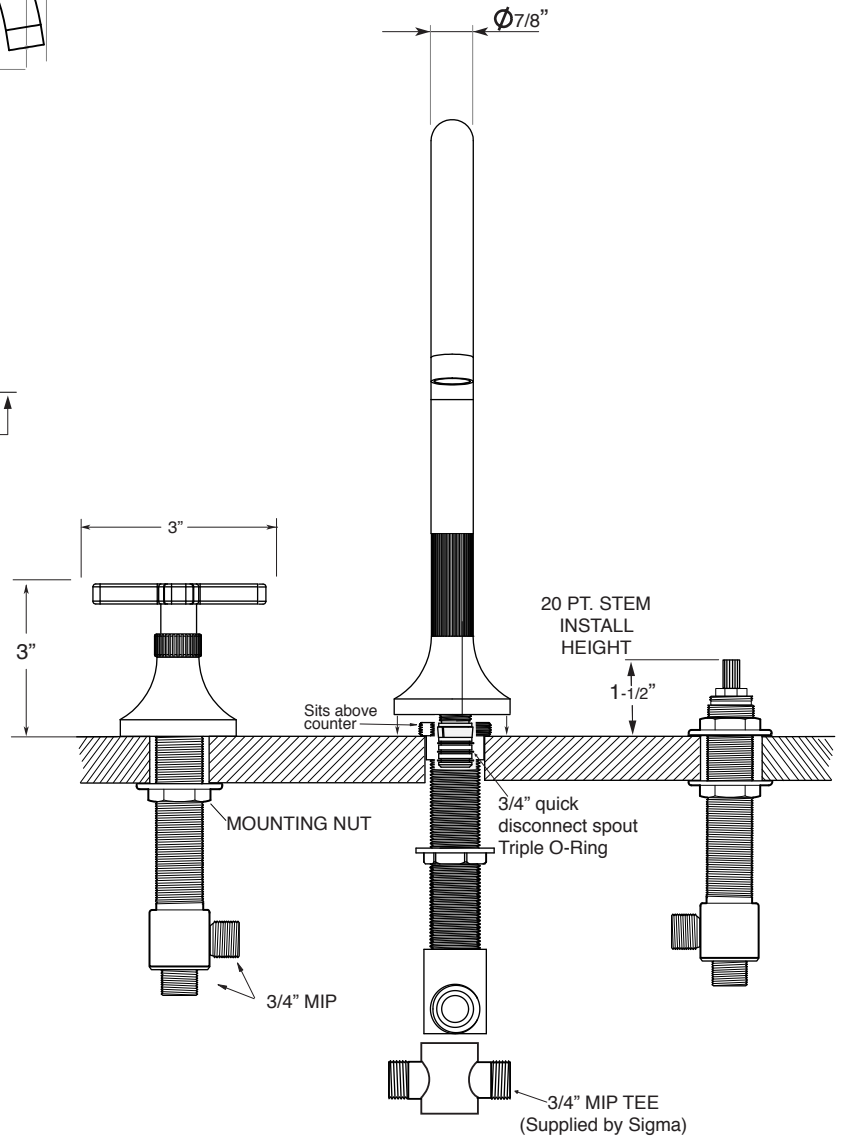

FEATURES:

- All brass construction.
- Cross handle style with inside screw attachment.
- 3/4" valve bodies with 20 PT. 1/4-turn ceramic disc cartridge.
- Available in all finishes. Warranty varies according to finish.
- Certified to meet or exceed the following codes and standards:
ASME A112.18.1/CSAB 125.1-2012

Series 110

**Roman Tub Set
Stella X Handle**

1.110877
(1.110877T - Trim Only)

Note: Measurements are subject to change or cancellation. No responsibility is assumed for use of superseded or voided pages.