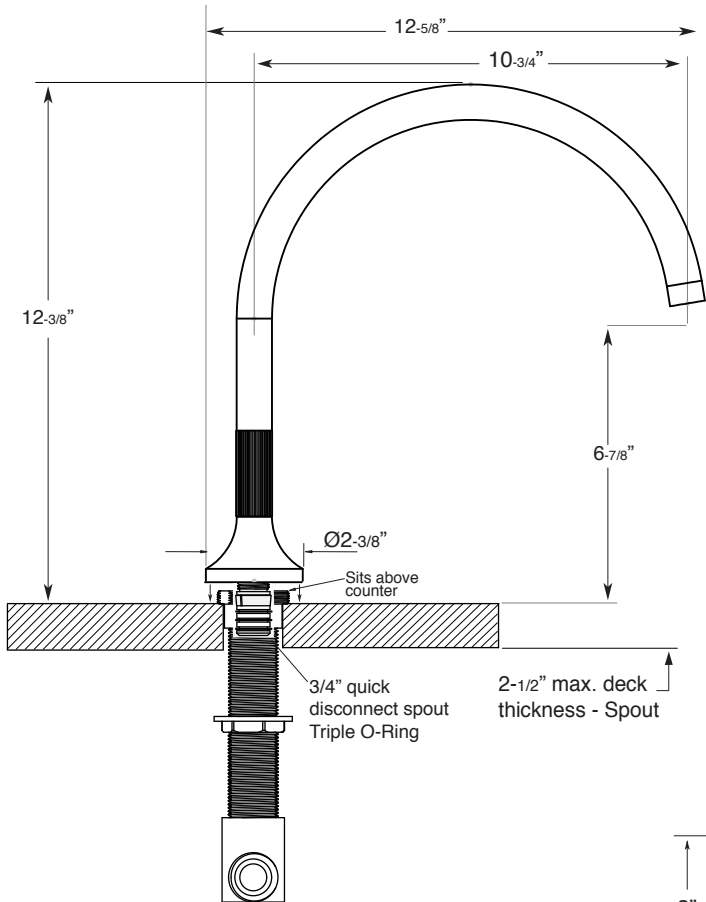

FEATURES:

- All brass construction.
- Cross handle style with inside screw attachment.
- 3/4" valve bodies with 20 PT. 1/4-turn ceramic disc cartridge.
- Available in all finishes. Warranty varies according to finish.
- Certified to meet or exceed the following codes and standards:
ASME A112.18.1/CSAB 125.1-2012

Series 110

**Roman Tub Set
Stella X Handle**

1.110877
(1.110877T - Trim Only)

Note: Measurements are subject to change or cancellation. No responsibility is assumed for use of superseded or voided pages.