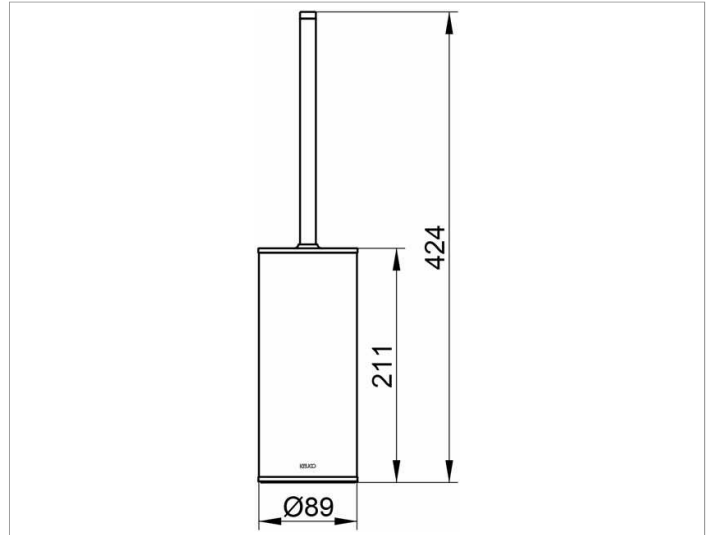

Generic items

04969010100 Toilet brush set

PRODUCT

DRAWING

PRODUCT ATTRIBUTES

floor-standing model, complete with opaque synthetic insert,  
brush with handle and lid, spare brush head

SURFACE

chrome-plated/white