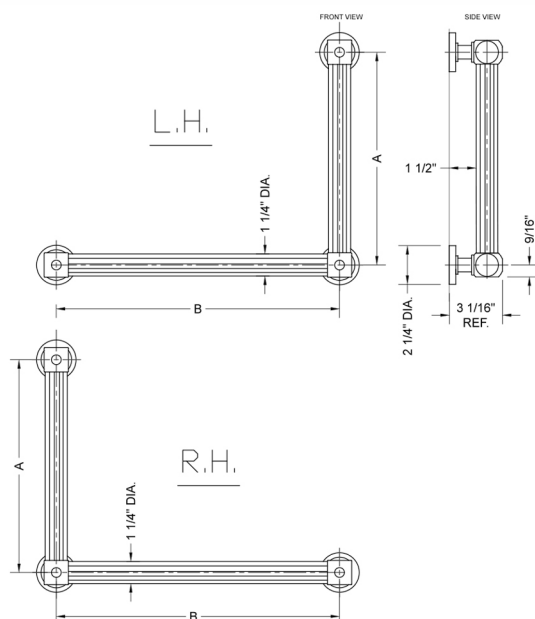

G71 16H x 24W 90° Right Hand Grab Bar

Model #: **G71-16H-24W-RH-**

FEATURES:

- ADA compliant when properly installed
- All brass construction, fully polished & plated
- All grab bars can be custom sized. Contact JACLO for pricing & availability
- Optional handshower sliders and toilet paper/wash cloth holders can be added only upon initial order
- Grab bars over 32" REQUIRE a middle post

SPECIFICATION DRAWING:

BRASS LUXURY GRAB BAR			
PART. #	DESCRIPTION	A H	B W
G71-12H-12W	CENTER TO CENTER	12"	12"
G71-12H-16W	CENTER TO CENTER	12"	16"
G71-12H-24W	CENTER TO CENTER	12"	24"
G71-12H-32W	CENTER TO CENTER	12"	32"
G71-16H-12W	CENTER TO CENTER	16"	12"
G71-16H-16W	CENTER TO CENTER	16"	16"
G71-16H-24W	CENTER TO CENTER	16"	24"
G71-16H-32W	CENTER TO CENTER	16"	32"
G71-24H-12W	CENTER TO CENTER	24"	12"
G71-24H-16W	CENTER TO CENTER	24"	16"
G71-24H-24W	CENTER TO CENTER	24"	24"
G71-24H-32W	CENTER TO CENTER	24"	32"
G71-32H-12W	CENTER TO CENTER	32"	12"
G71-32H-16W	CENTER TO CENTER	32"	16"
G71-32H-24W	CENTER TO CENTER	32"	24"
G71-32H-32W	CENTER TO CENTER	32"	32"