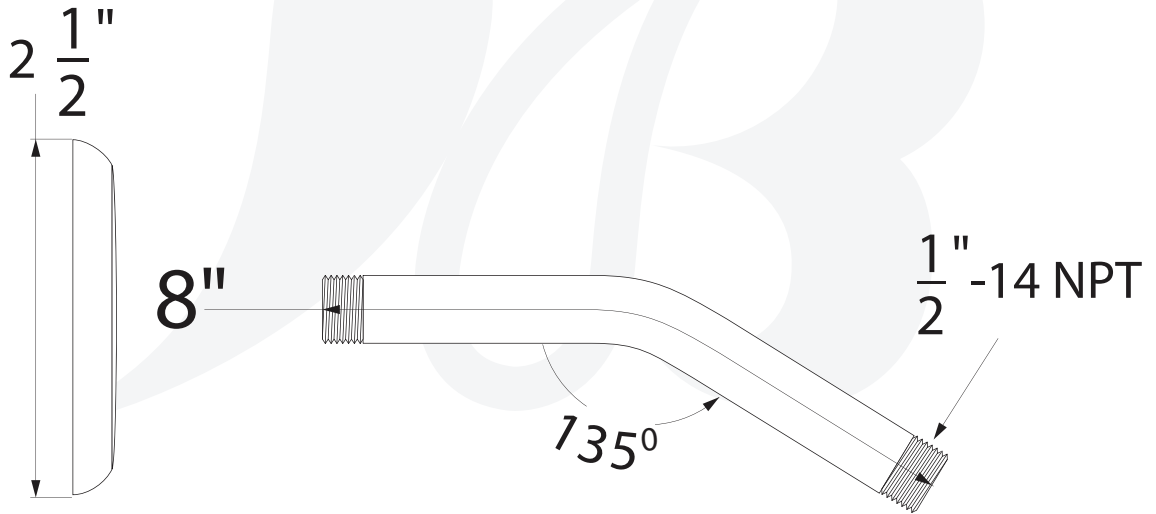

P0128401, P0128402, P0128416, P0128449 - 8" Shower Arm

Description

- 8" Brass shower arm
- With stamped flange
- Standard 1/2" connections

Colors / Finishes

- P0128401 Chrome
- P0128402 PVD Satin Nickel
- P0128416 PVD Satin Brass
- P0128449 Matte Black

| Item Number | Type | Version | Date |
|--|------------|---------|----------|
| P0128401, P0128402, P0128416, P0128449 | SHOWER ARM | | 9-3-2021 |