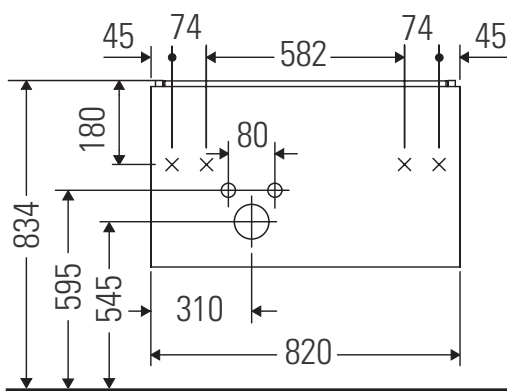

L-Cube

LC 6291

Mounting instructions

W mm	X mm
17	834

ME by Starck # 234583

Instructions for use

The bathroom furniture range complies with the standards and guidelines applicable at the time of delivery and is designed for use in bathrooms. Direct contact with water should be avoided, for example, when showering.