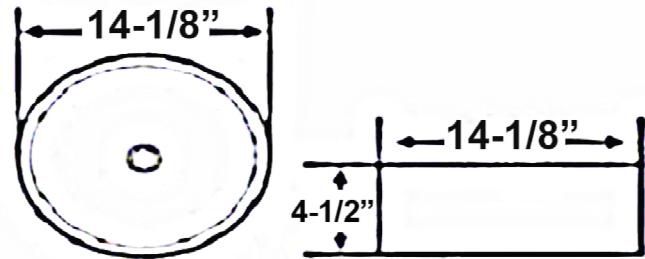

### Top of Vessel

Diameter: 14-1/8"

Above Counter Height: 4-1/2"

### Bottom of Vessel

Diameter: 12-1/2"

### Features:

- ▶ Vitreous China
- ▶ No faucet holes
- ▶ No overflow hole
- ▶ Textured exterior
- ▶ 1/4" Rim
- ▶ Can be used with grid drain #5601, #57100 grid drain, or umbrella drain #UD701 (Not Included)

### Interior Dimensions:

Basin diameter : 13-5/8"

Basin depth: 3-7/8"

**Dimensions of fixture are nominal and may vary within the range of tolerances established by ANSI Standard A112.19.2. Dimensions and specifications subject to change without notice.**