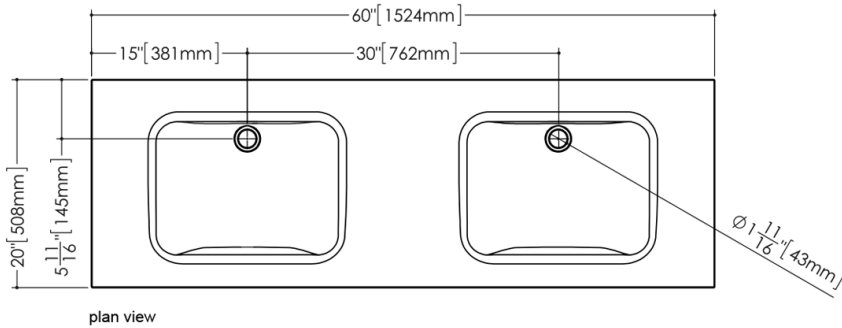

Sinks

VELXS 60

ELEMENT RAFFINÉ COLLECTION

Design Wetstyle Design Lab

FEATURES

Handcrafted in Montreal, Canada

Installation type: extra-slim recessed

Available with or without overflow

Overflow trim finish options: polished chrome, brushed nickel, matte black, satin brass or no metallic trim

Faucet hole options: 1 hole (for mono faucet), 3 holes (for widespread faucet) or no hole (for wall-mounted faucet)

TECHNICAL DETAILS

- **Width:** 20"
- **Length:** 60"
- **Height:** 0.62"
- **Weight:** 38 lbs / 17 kg

VELXS 60

WETSTYLE cannot be held responsible for any technical errors and reserves the right to make revisions without notice. Approximate measurement. The manufacturer accepts 1/4" (6.35mm) variance.