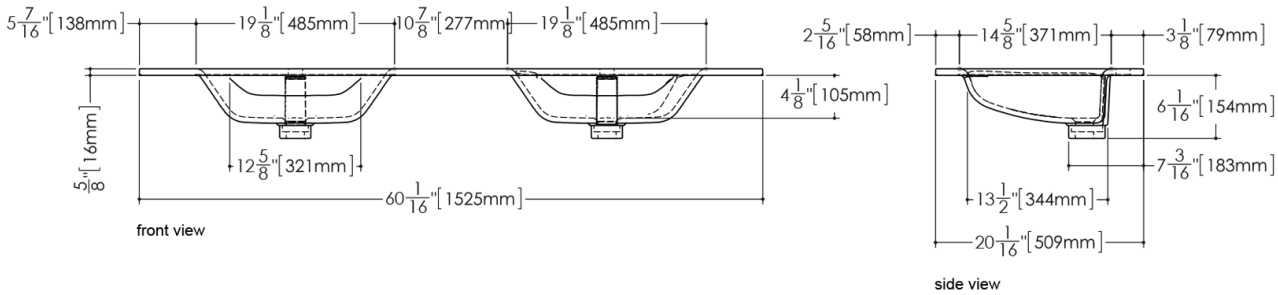

Sinks

VELXS 60

ELEMENT RAFFINÉ COLLECTION

Design Wetstyle Design Lab

FEATURES

Handcrafted in Montreal, Canada

Installation type: extra-slim recessed

Available with or without overflow

Overflow trim finish options: polished chrome, brushed nickel, matte black, satin brass or no metallic trim

Faucet hole options: 1 hole (for mono faucet), 3 holes (for widespread faucet) or no hole (for wall-mounted faucet)

TECHNICAL DETAILS

- **Width:** 20"
- **Length:** 60"
- **Height:** 0.62"
- **Weight:** 38 lbs / 17 kg

VELXS 60

WETSTYLE cannot be held responsible for any technical errors and reserves the right to make revisions without notice. Approximate measurement. The manufacturer accepts 1/4" (6.35mm) variance.