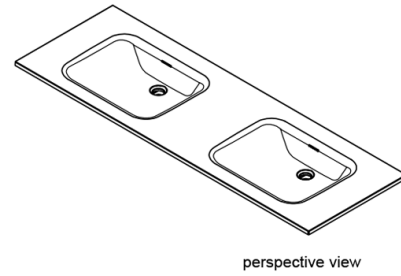

Sinks

VELXS 60

ELEMENT RAFFINÉ COLLECTION

Design Wetstyle Design Lab

FEATURES

Handcrafted in Montreal, Canada

Installation type: extra-slim recessed

Available with or without overflow

Overflow trim finish options: polished chrome, brushed nickel, matte black, satin brass or no metallic trim

Faucet hole options: 1 hole (for mono faucet), 3 holes (for widespread faucet) or no hole (for wall-mounted faucet)

TECHNICAL DETAILS

- **Width:** 20"
- **Length:** 60"
- **Height:** 0.62"
- **Weight:** 38 lbs / 17 kg

VELXS 60

WETSTYLE cannot be held responsible for any technical errors and reserves the right to make revisions without notice. Approximate measurement. The manufacturer accepts 1/4" (6.35mm) variance.