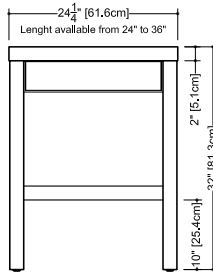

Furniture

Vanity Z 124 – 1 drawer – 24” depth

length - inch 24 1/4 - 30 - 36 1/4
length - cm 61.6 – 76 – 92

plan view

front view

side view

finishes and colors

oak

**For lavatory combinations
 match only with rear drain lavatory**

WETSTYLE cannot be held responsible for any technical errors and reserves the right to make revisions without notice.

Approximate measurement.
 The manufacturer accepts 1/4" (6.35mm) variance.

www.WETSTYLE.COM - Montreal - Canada
Tel. 1 888.536.9001 - service@wetstyle.com

Furniture

Vanity Z 124 – 2 drawers – 24” depth

length - inch 42 - 48 1/4 - 54 - 60 1/4 - 66 - 72
 length - cm 107 - 122.6 - 137 - 153 - 167 - 183