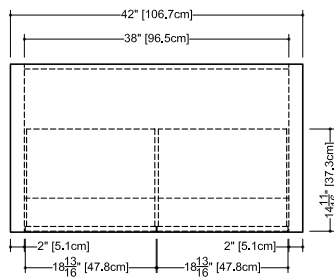

Furniture

Vanity Z 124 – 1 drawer – 24” depth

length - inch 24 1/4 - 30 - 36 1/4
length - cm 61.6 – 76 – 92

plan view

front view

side view

finishes and colors

oak

**For lavatory combinations
 match only with rear drain lavatory**

WETSTYLE cannot be held responsible for any technical errors and reserves the right to make revisions without notice.

Approximate measurement.
 The manufacturer accepts 1/4" (6.35mm) variance.

www.WETSTYLE.COM - Montreal - Canada
Tel. 1 888.536.9001 - service@wetstyle.com

Furniture

Vanity Z 124 – 2 drawers – 24” depth

length - inch 42 - 48 1/4 - 54 - 60 1/4 - 66 - 72
 length - cm 107 - 122.6 - 137 - 153 - 167 - 183