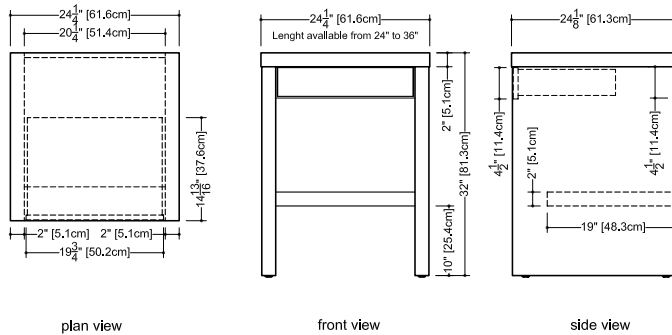

Furniture

Vanity Z 124 – 1 drawer – 24” depth

length - inch 24 1/4 - 30 - 36 1/4
length - cm 61.6 – 76 – 92

plan view

front view

side view

finishes and colors

oak

**For lavatory combinations
 match only with rear drain lavatory**

WETSTYLE cannot be held responsible for any technical errors and reserves the right to make revisions without notice.

Approximate measurement.
 The manufacturer accepts 1/4" (6.35mm) variance.

www.WETSTYLE.COM - Montreal - Canada
Tel. 1 888.536.9001 - service@wetstyle.com

Furniture

Vanity Z 124 – 2 drawers – 24” depth

length - inch 42 - 48 1/4 - 54 - 60 1/4 - 66 - 72
 length - cm 107 - 122.6 - 137 - 153 - 167 - 183