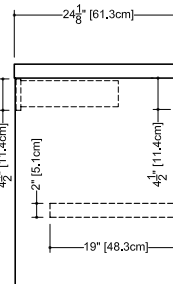

side view

finishes and colors

oak

natural
wenge
white
black
stone harbour grey
coffee bean
smoked

walnut

natural
natural no calico
chocolate

premium wood

torrified eucalyptus
mozambique

- Top part perimeter and all exposed edges of console are made of solid wood 1/8" thick
- Other surfaces are in all natural wood veneer
- AWI rated level 5 marine grade finish for moisture resistance and durability (industry's highest finishing class)
- Solid maple dovetailed drawers
- Adjustable legs
- Recessed handles

**For lavatory combinations
match only with rear drain lavatory**

WETSTYLE cannot be held responsible for any technical errors and reserves the right to make revisions without notice.

Approximate measurement.
The manufacturer accepts 1/4" (6.35mm) variance.

www.WETSTYLE.COM - Montreal - Canada
Tel. 1 888.536.9001 - service@wetstyle.com