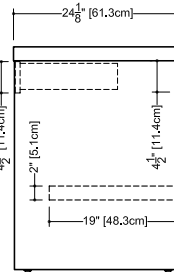

Furniture

Vanity Z 124 – 1 drawer – 24” depth

length - inch 24 1/4 - 30 - 36 1/4
length - cm 61.6 – 76 – 92

plan view

front view

side view

finishes and colors

oak

**For lavatory combinations
 match only with rear drain lavatory**

WETSTYLE cannot be held responsible for any technical errors and reserves the right to make revisions without notice.

Approximate measurement.
 The manufacturer accepts 1/4" (6.35mm) variance.

www.WETSTYLE.COM - Montreal - Canada
Tel. 1 888.536.9001 - service@wetstyle.com

Furniture

Vanity Z 124 – 2 drawers – 24” depth

length - inch 42 - 48 1/4 - 54 - 60 1/4 - 66 - 72
 length - cm 107 - 122.6 - 137 - 153 - 167 - 183