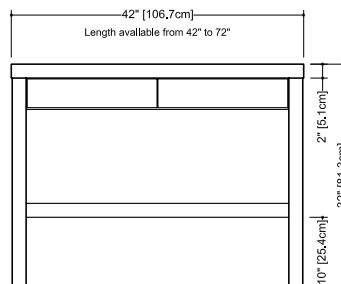

Furniture

Vanity Z 124 – 2 drawers – 24” depth

length - inch 42 - 48 1/4 - 54 - 60 1/4 - 66 - 72
length - cm 107 - 122.6 - 137 - 153 - 167 - 183

plan view

front view

finishes and colors

oak

natural
wenge
white
black
stone harbour grey
coffee bean
smoked

walnut

natural
natural no calico
chocolate

premium wood

torrified eucalyptus
mozambique

- Top part perimeter and all exposed edges of console are made of solid wood 1/8" thick
- Other surfaces are in all natural wood veneer
- AWI rated level 5 marine grade finish for moisture resistance and durability (industry's highest finishing class)
- Solid maple dovetailed drawers
- Adjustable legs
- Recessed handles

**For lavatory combinations
match only with rear drain lavatory**

WETSTYLE cannot be held responsible for any technical errors and reserves the right to make revisions without notice.

Approximate measurement.
The manufacturer accepts 1/4" (6.35mm) variance.

www.WETSTYLE.COM - Montreal - Canada
Tel. 1 888.536.9001 - service@wetstyle.com