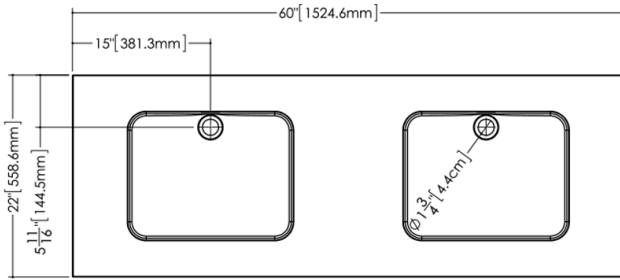

TECHNICAL DETAILS

- **Width:** 22"
- **Length:** 60"
- **Height:** 0.44"
- **Weight:** 38 lbs / 17 kg

Top View

Front View

Side View

VDCOX5 60

WETSTYLE cannot be held responsible for any technical errors and reserves the right to make revisions without notice. Approximate measurement. The manufacturer accepts 1/4" (6.35mm) variance.