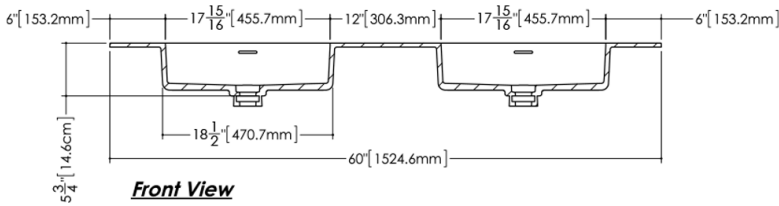

TECHNICAL DETAILS

- **Width:** 22"
- **Length:** 60"
- **Height:** 0.44"
- **Weight:** 38 lbs / 17 kg

Top View

Front View

Side View

VDCOX5 60

WETSTYLE cannot be held responsible for any technical errors and reserves the right to make revisions without notice. Approximate measurement. The manufacturer accepts 1/4" (6.35mm) variance.