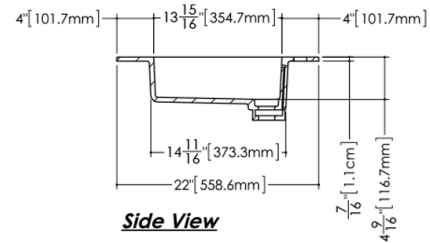

TECHNICAL DETAILS

- **Width:** 22"
- **Length:** 60"
- **Height:** 0.44"
- **Weight:** 38 lbs / 17 kg

Top View

Front View

Side View

VDCOX5 60

WETSTYLE cannot be held responsible for any technical errors and reserves the right to make revisions without notice. Approximate measurement. The manufacturer accepts 1/4" (6.35mm) variance.