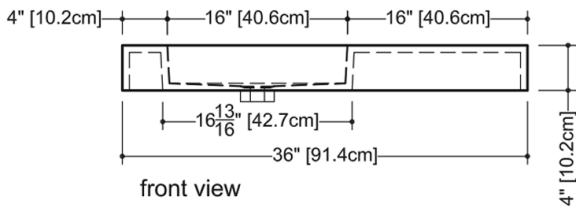

## TECHNICAL DETAILS

- **Width:** 22"
- **Length:** 36"
- **Height:** 4"
- **Weight:** 34 lbs / 15 kg

plan view

front view

side view

### VC 36L

WETSTYLE cannot be held responsible for any technical errors and reserves the right to make revisions without notice. Approximate measurement. The manufacturer accepts 1/4" (6.35mm) variance.