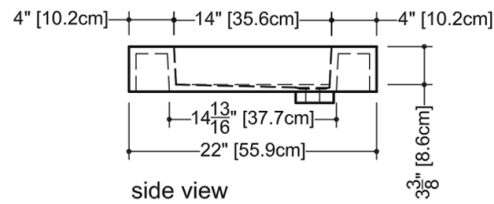

## TECHNICAL DETAILS

- **Width:** 22"
- **Length:** 36"
- **Height:** 4"
- **Weight:** 34 lbs / 15 kg

plan view

front view

side view

### VC 36L

WETSTYLE cannot be held responsible for any technical errors and reserves the right to make revisions without notice. Approximate measurement. The manufacturer accepts 1/4" (6.35mm) variance.