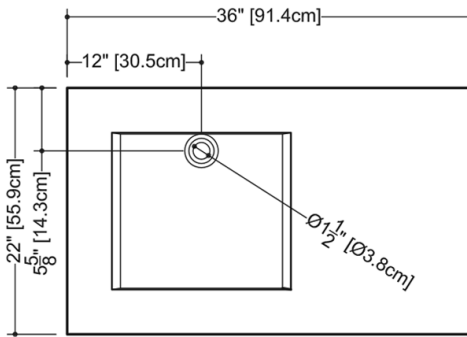

Faucet hole options: 1 hole (for mono faucet), 3 holes (for widespread faucet) or no hole (for wall-mounted faucet)

## TECHNICAL DETAILS

- **Width:** 22"
- **Length:** 36"
- **Height:** 4"
- **Weight:** 34 lbs / 15 kg

plan view

front view

side view

### VC 36L

WETSTYLE cannot be held responsible for any technical errors and reserves the right to make revisions without notice. Approximate measurement. The manufacturer accepts 1/4" (6.35mm) variance.