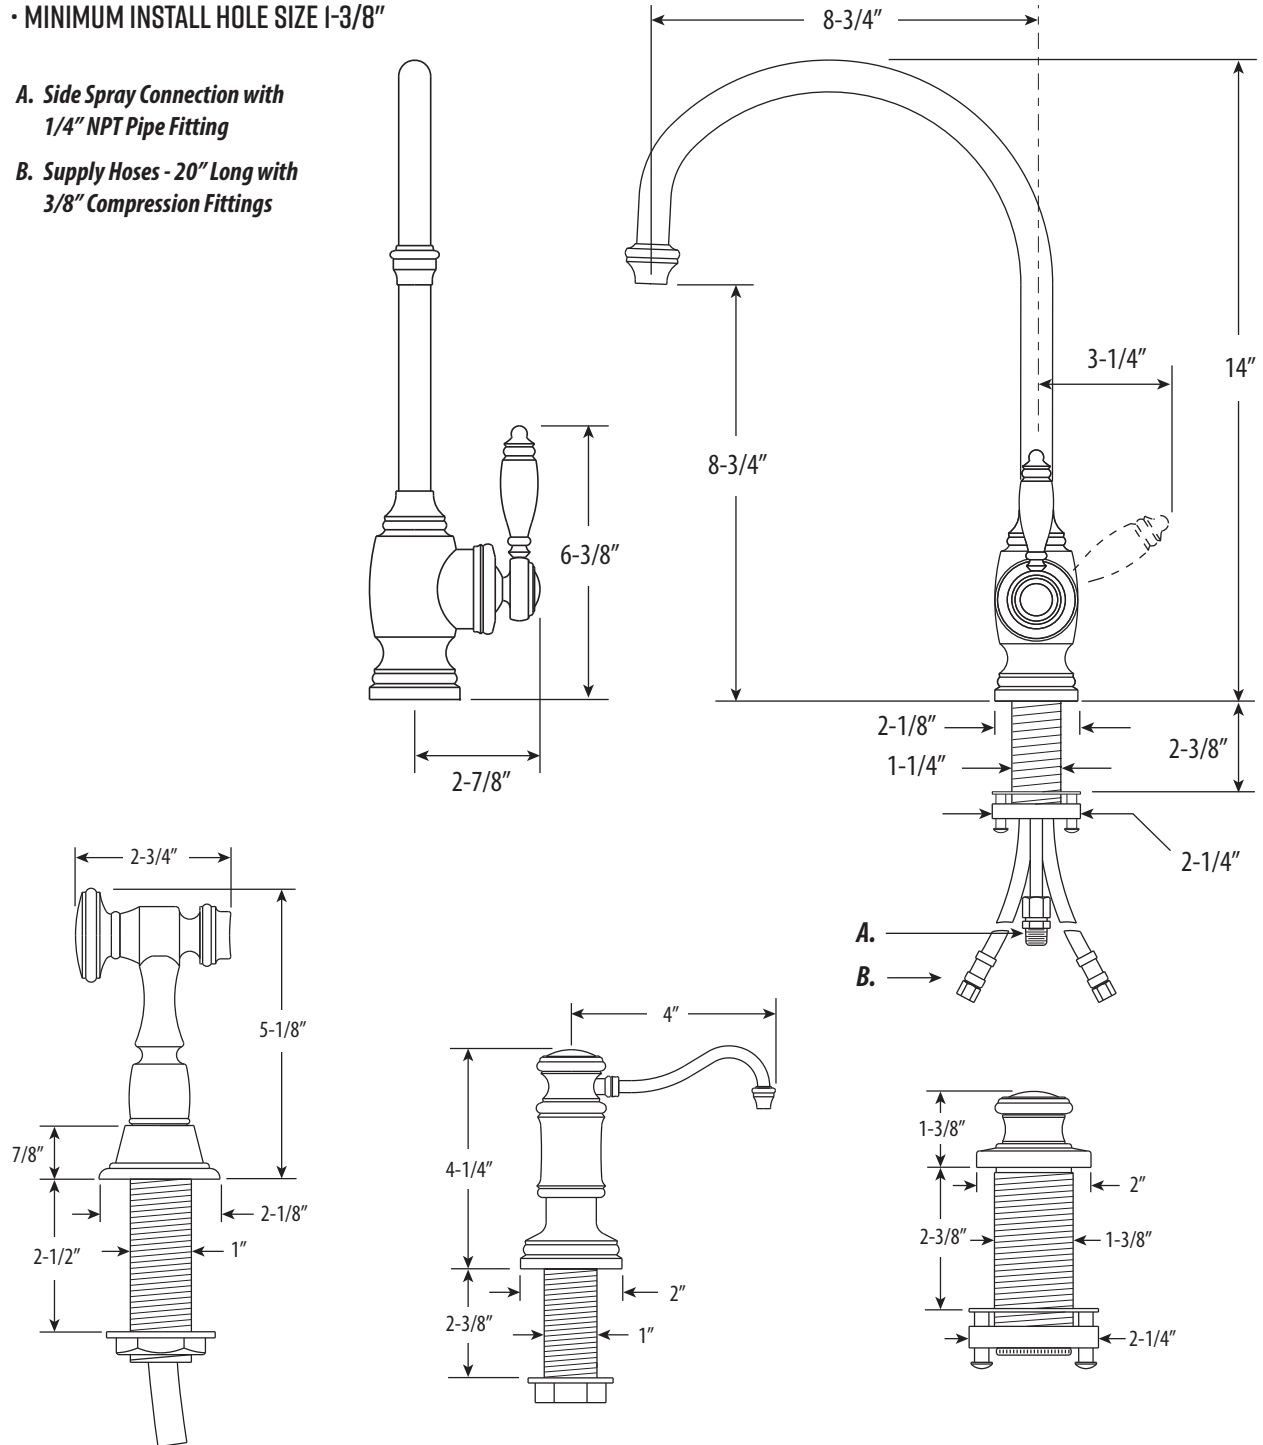

HAMPTON KITCHEN FAUCET / 3PC. SUITE

4300-3

- MAX COUNTER THICKNESS 2-3/8"
- MINIMUM INSTALL HOLE SIZE 1-3/8"

A. Side Spray Connection with 1/4" NPT Pipe Fitting

B. Supply Hoses - 20" Long with 3/8" Compression Fittings

DIMENSIONS MAY VARY AND ARE SUBJECT TO CHANGE. NO RESPONSIBILITY IS ASSUMED FOR USE OF SUPERCEDED OR VOIDED DATA