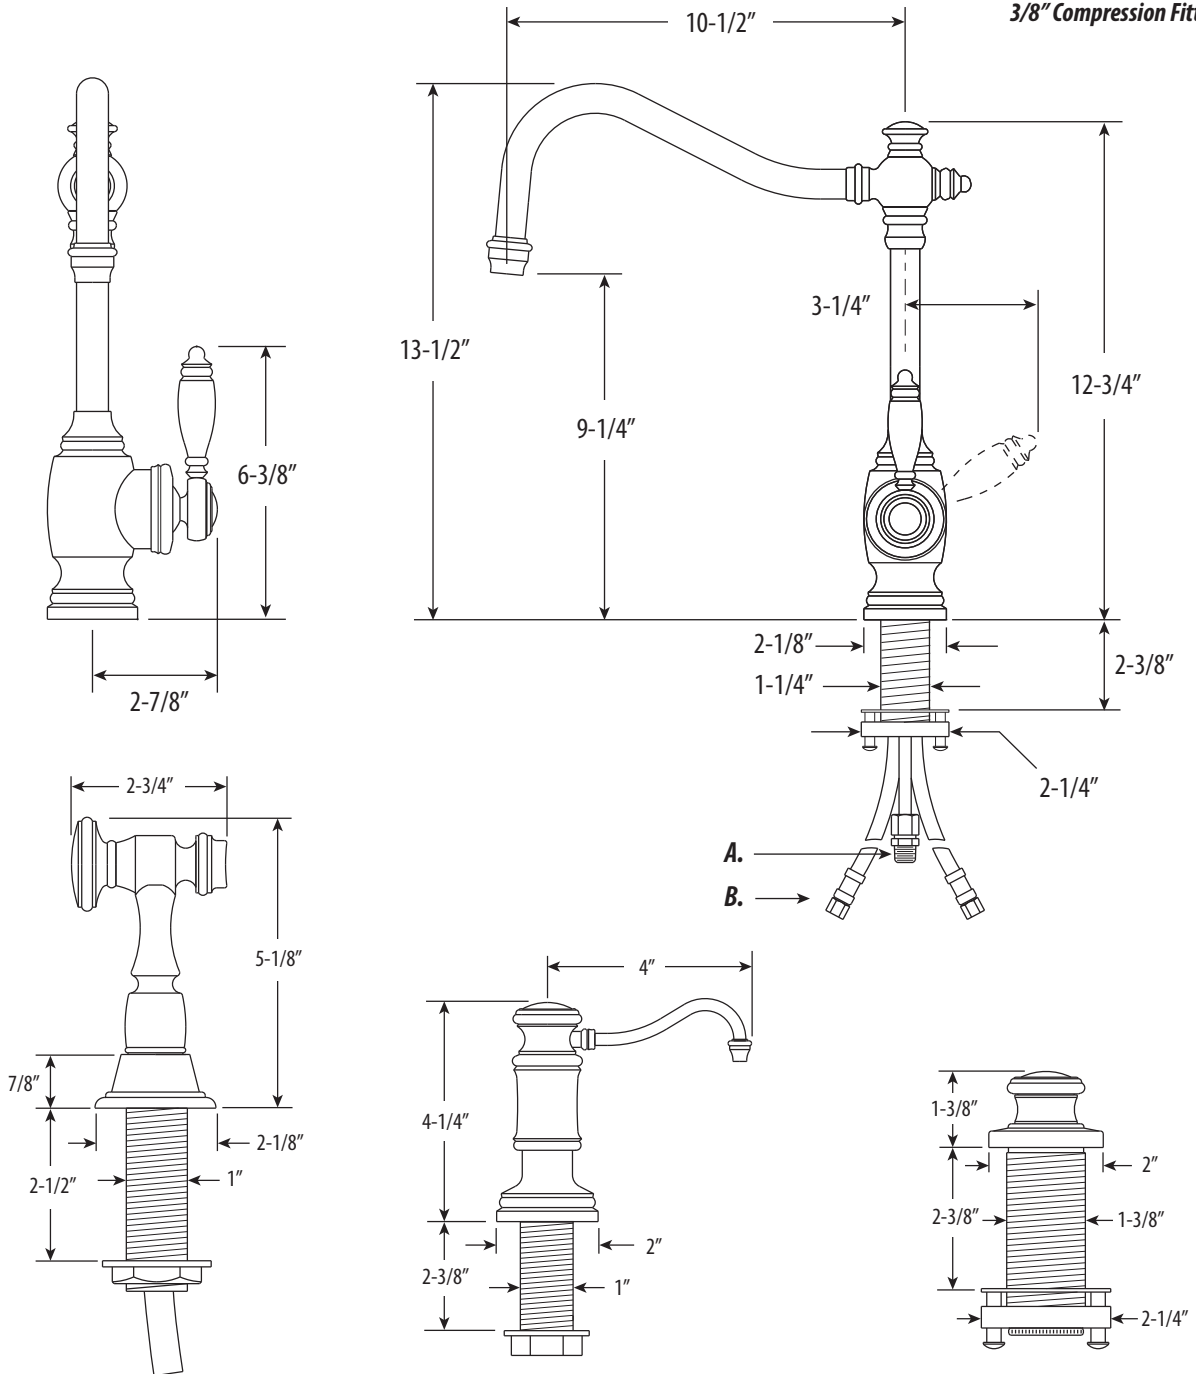

ANNAPOLIS KITCHEN FAUCET / 3PC. SUITE

4200-3

- MAX COUNTER THICKNESS 2-3/8"
- MINIMUM INSTALL HOLE SIZE 1-3/8"

- A. Side Spray Connection with 1/4" NPT Pipe Fitting
- B. Supply Hoses - 20" Long with 3/8" Compression Fittings

DIMENSIONS MAY VARY AND ARE SUBJECT TO CHANGE. NO RESPONSIBILITY IS ASSUMED FOR USE OF SUPERCEDED OR VOIDED DATA