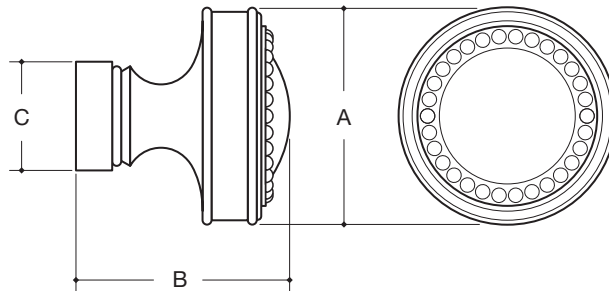

WATER STREET

LAKWOOD NEW YORK

		A	B	C
8442	BEAD KNOB	1-1/4"	1-1/4"	5/8"
8443	BEAD KNOB	1-1/2"	1-15/32"	3/4"

Made to order with standard lead time of 2 - 4 weeks, dependent on finish selected.
Expediting availability determined by the production levels at the time of order. Upcharge applies.
Items that are available for Quick Ship will ship within 24 hours.