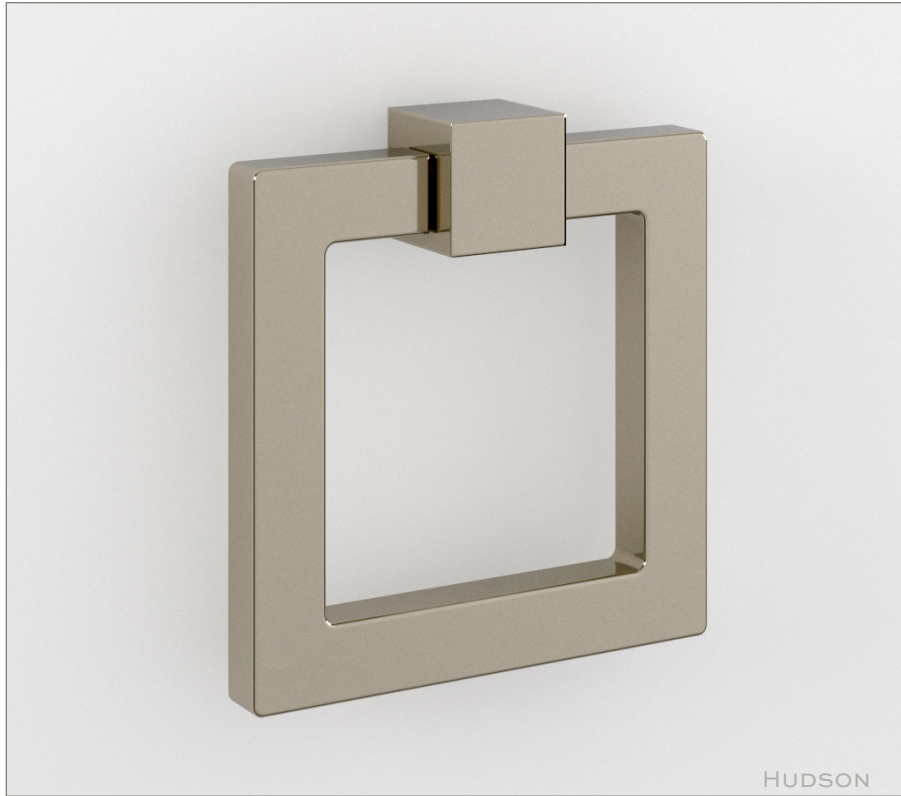

WATER STREET

LAKWOOD NEW YORK

		A	B	C	D
15623	RING PULL	2"	2-1/8"	1/2"	1/4"
15620	RING PULL	3"	3-3/16"	3/4"	5/16"

Hand hammering available.
Made to order with standard lead time of 2 - 4 weeks, dependent on finish selected.
Expediting availability determined by the production levels at the time of order. Upcharge applies.
Items that are available for Quick Ship will ship within 24 hours.