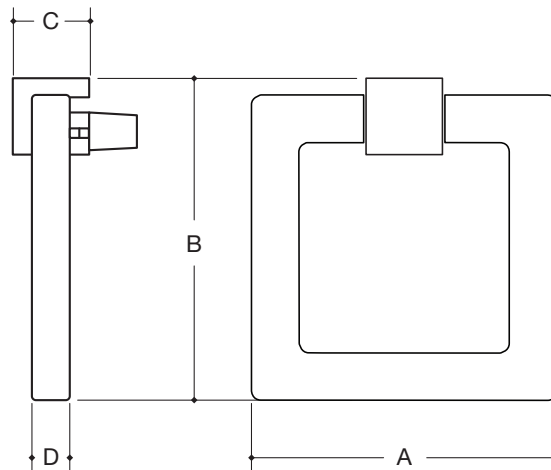

WATER STREET

LAKWOOD NEW YORK

		A	B	C	D
15623	RING PULL	2"	2-1/8"	1/2"	1/4"
15620	RING PULL	3"	3-3/16"	3/4"	5/16"

Hand hammering available.
Made to order with standard lead time of 2 - 4 weeks, dependent on finish selected.
Expediting availability determined by the production levels at the time of order. Upcharge applies.
Items that are available for Quick Ship will ship within 24 hours.