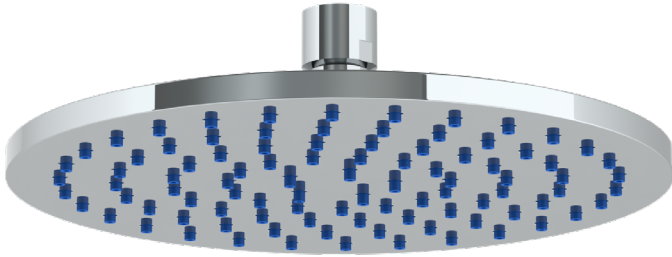

# WATERMARK

BROOKLYN, NEW YORK

## SH-TIT50

Flat Easy Clean Shower Head, 8" dia.

- Flow Rate: 1.75 GPM at 60 psi
- Self-Cleaning Silicone Jets
- Swivel Range of Motion: 20-25°
- Professional Installation Required.

Available in all finishes shown on the [Watermark Designs website](#)