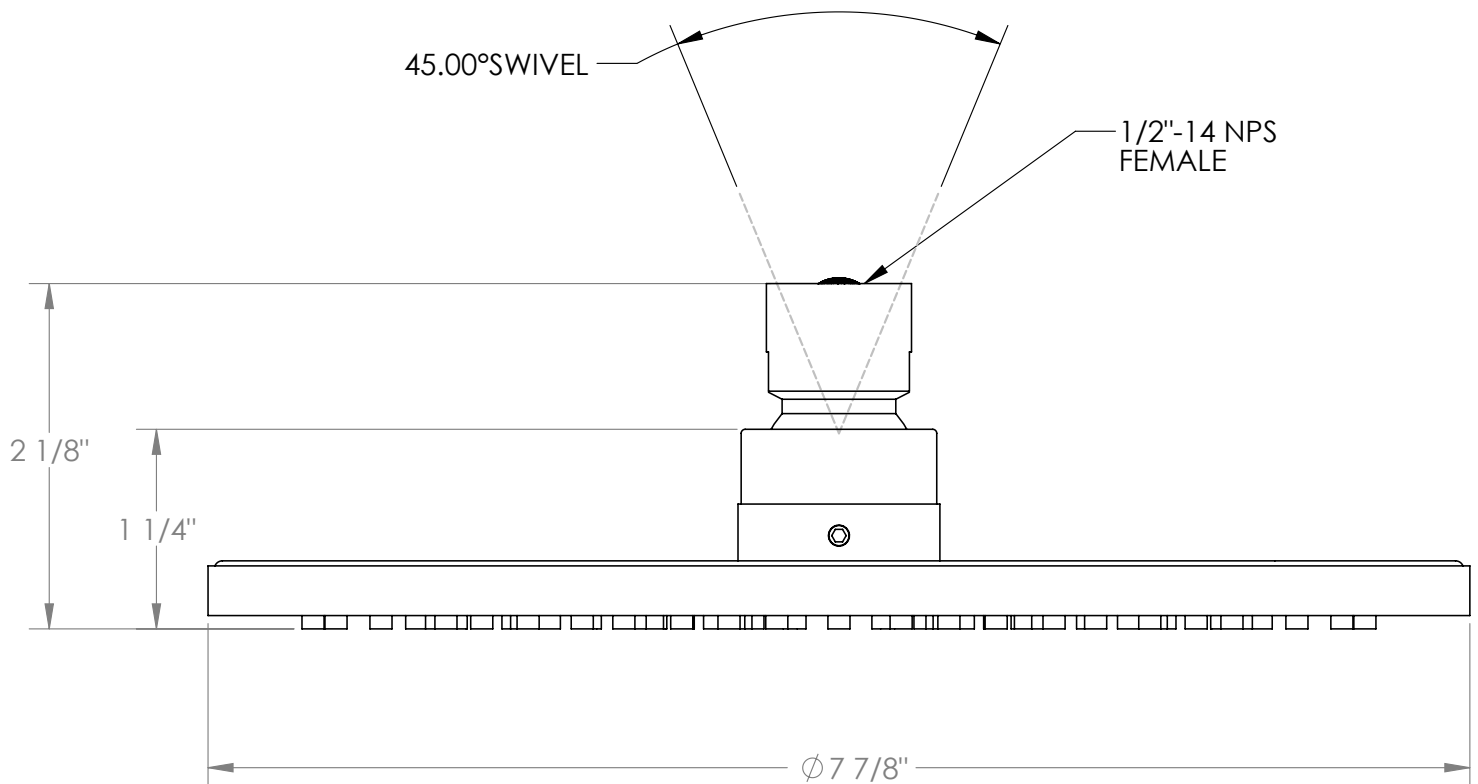

## SH-TIT50

Flat Easy Clean Shower Head, 8" dia.

- Flow Rate: 1.75 GPM at 60 psi
- Self-Cleaning Silicone Jets
- Swivel Range of Motion: 20-25°
- Professional Installation Required.

Available in all finishes shown on the [Watermark Designs website](#)

Meets the applicable requirements of ASME A112.18.1-2005/CSA B125.1-05, entitled "Plumbing Supply Fittings".

Watermark Designs reserves the right to make revisions without notice to produce specifications. All product dimensions are nominal.