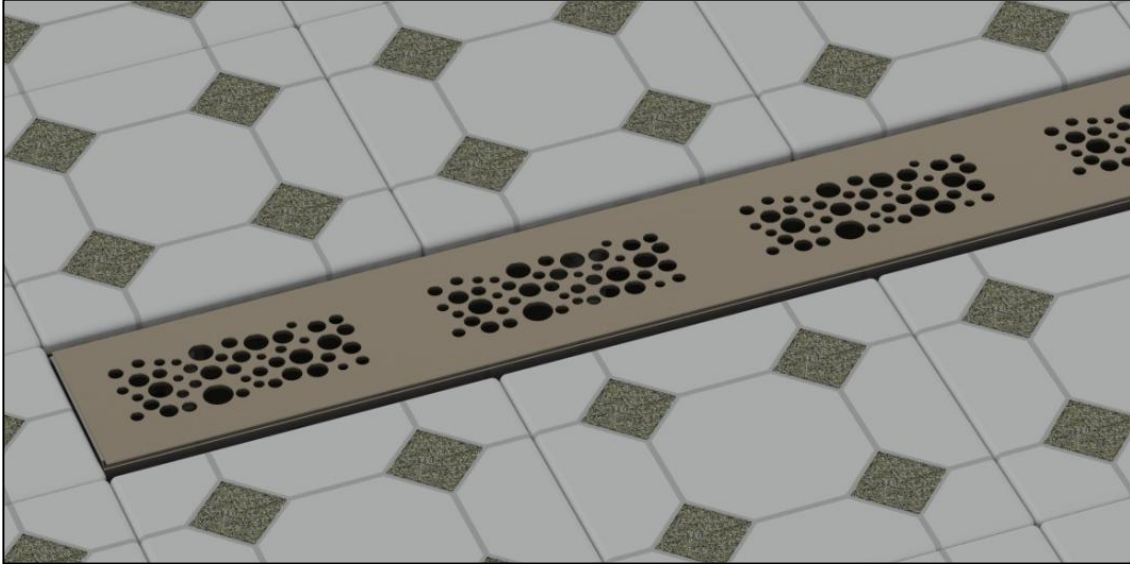

LD5-
Linear Shower Drain Trim Kit
Includes Height Adjustable Grate

MODEL NO.	REQUIRED ROUGH KIT	A (IN.)
LD5-24	LDRK-24	22 1/4
LD5-28	LDRK-28	26 3/16
LD5-32	LDRK-32	30 1/8
LD5-36	LDRK-36	34 1/16
LD5-40	LDRK-40	38
LD5-44	LDRK-44	41 15/16
LD5-48	LDRK-48	45 14/16