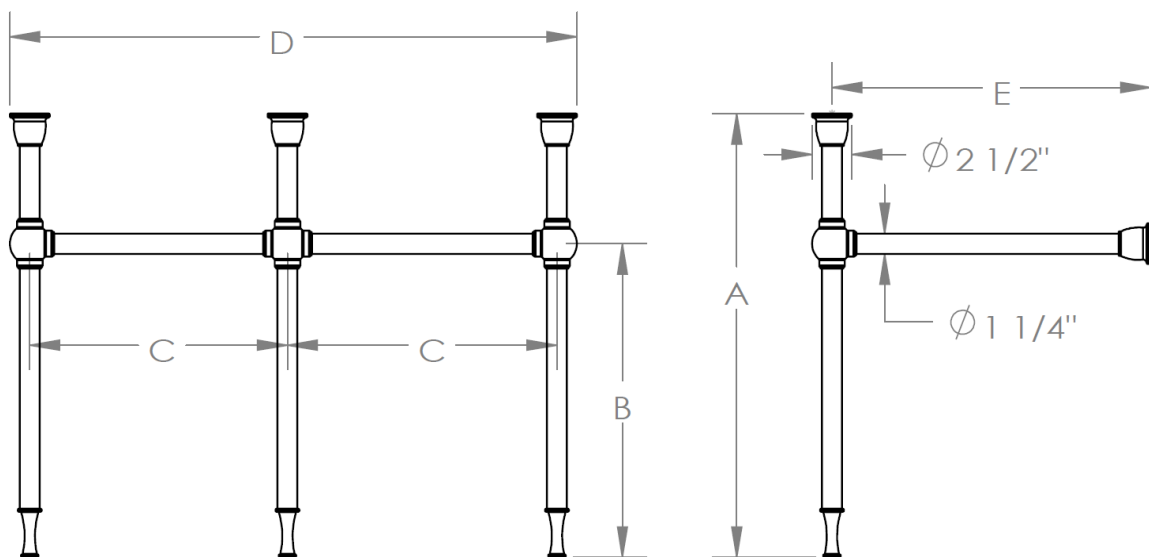

CON__-HSST

Double Console Legs - Hampshire/ Smooth
Stone/ Marble/ Glass/ Wood Top

Model No.	A	B	C	D	E
CON60-HSST	32"	24"	25 1/2"	53 1/2"	20"
CON72-HSST	32"	24"	31 1/2"	65 1/2"	20"

WATERMARK DESIGNS 2/13/2019