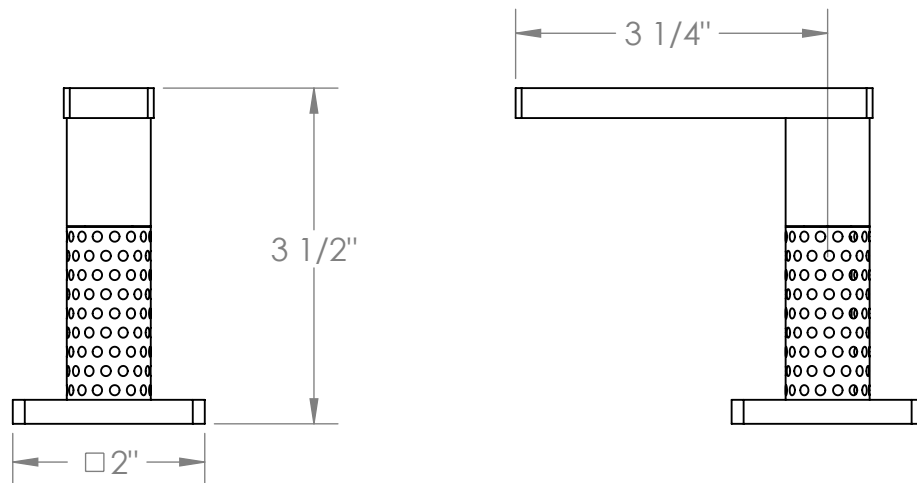

# 71-DT-LLP5

Trim For Deck Mounted Valve

Meets the applicable requirements of ASME A112.18.1-2005/CSA B125.1-05, entitled "Plumbing Supply Fittings"