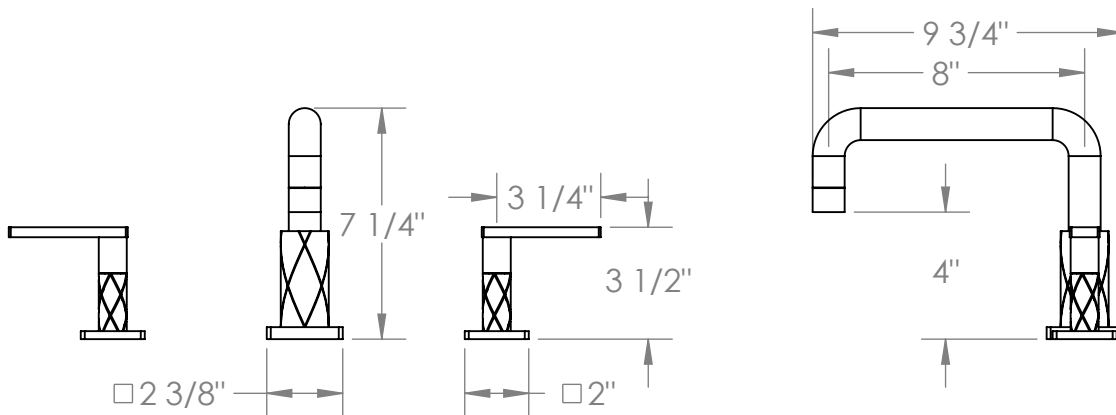

# 71-8-LLD4

## Deck Mounted 3 Hole Bath Set

Note: Some building codes require remote pressure balance valves for anti-scald

Meets the applicable requirements of ASME A112.18.1-2005/CSA B125.1-05, entitled "Plumbing Supply Fittings"