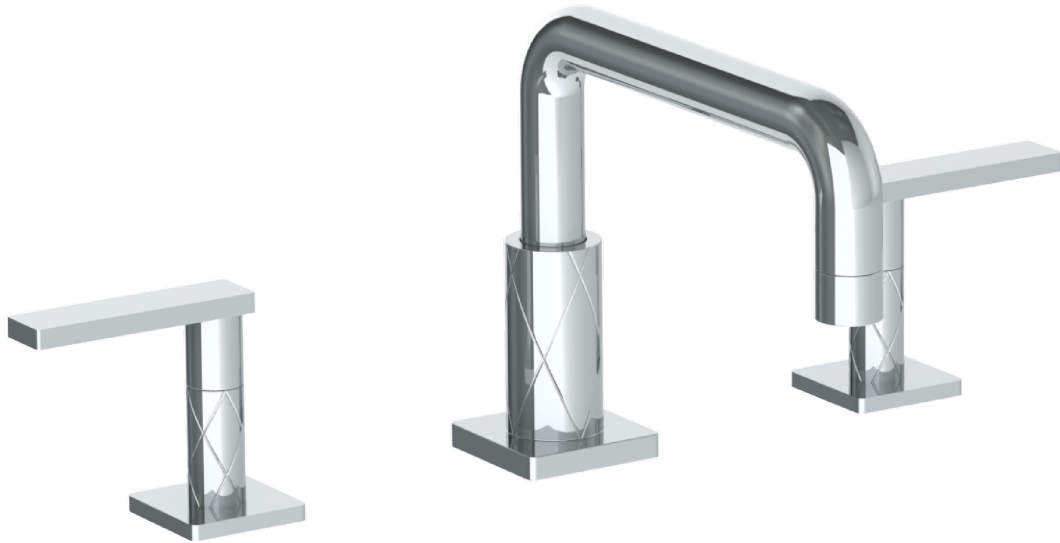

# 71-8-LLD4

## Deck Mounted 3 Hole Bath Set

Note: Some building codes require remote pressure balance valves for anti-scald

Meets the applicable requirements of ASME A112.18.1-2005/CSA B125.1-05, entitled "Plumbing Supply Fittings"