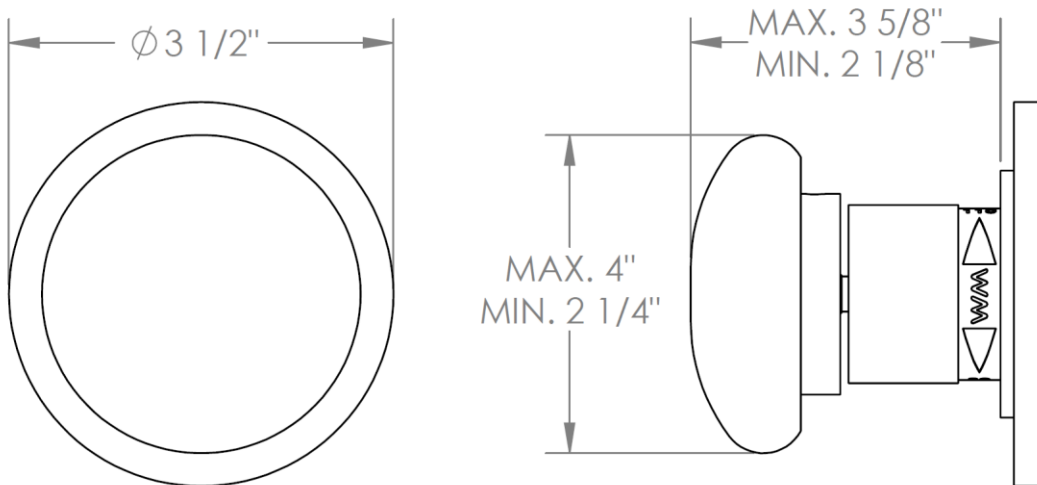

**36-T15-WM**

Trim Kit Only for Miniature Thermostatic Valve  
Requires SS-TH500 concealed rough

**WATERMARK DESIGNS 12/6/2018**