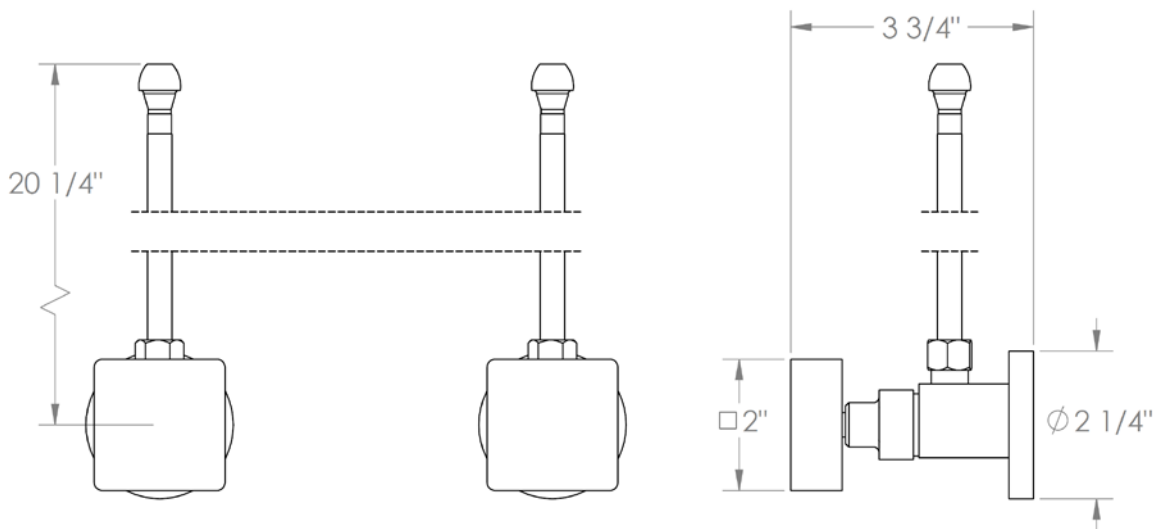

35-MAS2-ED4

Lavatory Angle Stop Kit

1/2" IPS x 3/8" OD Compression

WATERMARK DESIGNS 7/18/2018