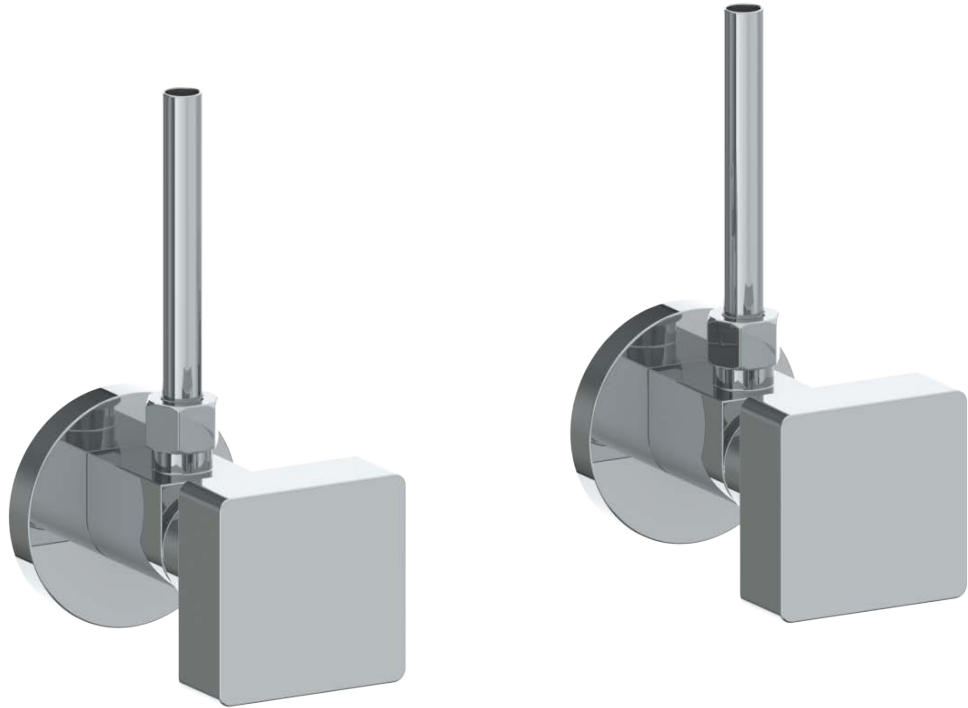

35-MAS2-ED4

Lavatory Angle Stop Kit

1/2" IPS x 3/8" OD Compression

WATERMARK DESIGNS 7/18/2018