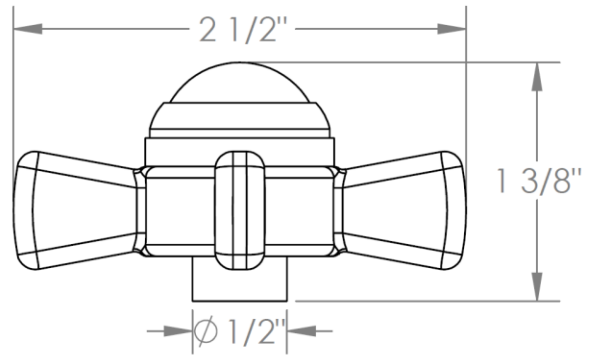

Haley Handle Options

S1 – PRESTON