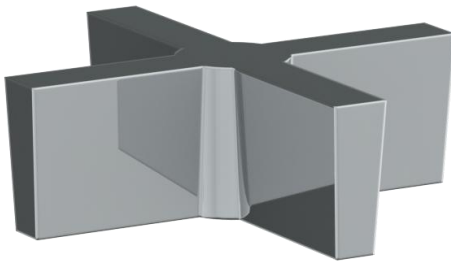

34-0.11-DD2

Tank Lever -Front, Side, Or Angle Mount

WATERMARK DESIGNS 4/6/2015

Haley Handle Options

B9M – SISTINA

DD2 – ASTAIRE

DD3 – GARBO

H4 – HARMONIE

WATERMARK DESIGNS 8/29/2018

Haley Handle Options

S1 – PRESTON

S1A – NOTTINGHAM