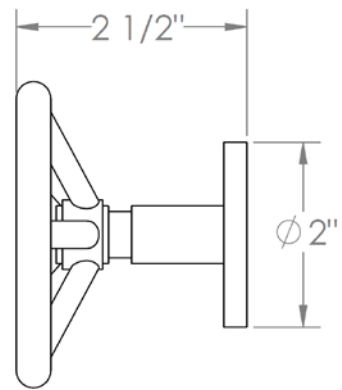

31-WTR2-BK

Wall Mounted 2-Valve Shower Trim

Requires Valve SS-506

Includes Alignment Kit

WATERMARK DESIGNS 3/6/2018

350 Dewitt Ave Brooklyn NY 11207 USA T 718 257 2800 F 718 257 2144 info@watermark-designs.com