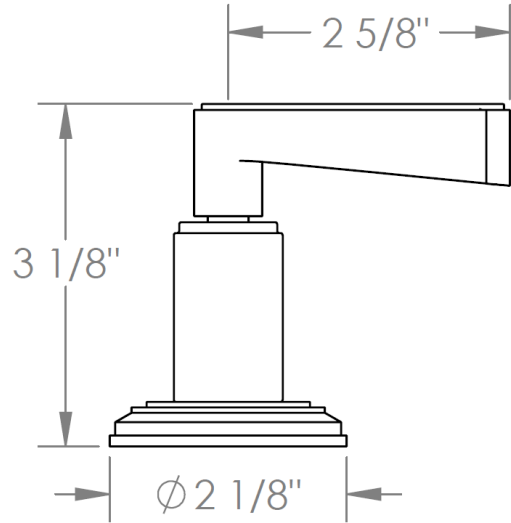

30-WTR-__

Wall Mounted Trim Only

Includes Alignment Kit

Requires SS-TS200-C, SS-TS200-H, SS-TS150-C, SS-TS150-H,
SS-WD2, SS-WD3, SS-VCWD2 or SS-VCWD3 concealed rough

HANDLE TRIM OPTIONS

TR24 - NORWOOD

TR25 - UNION