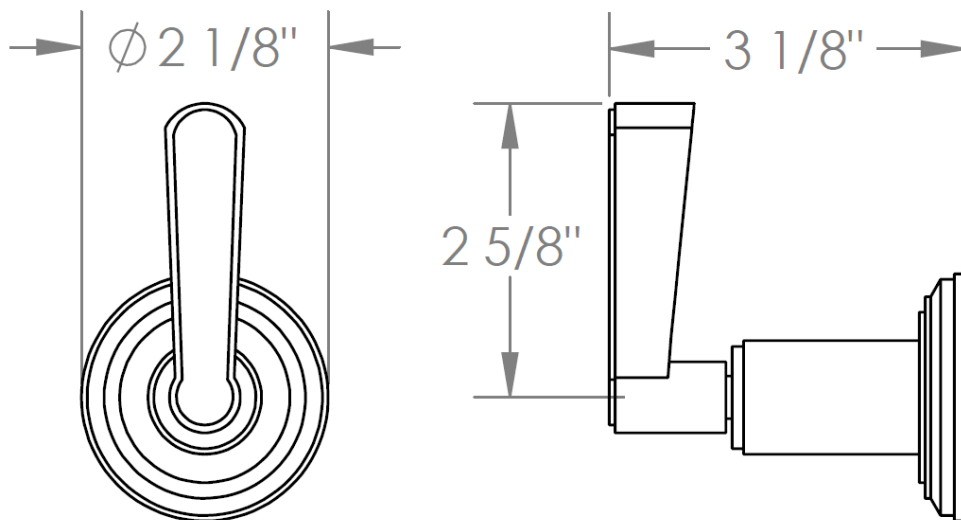

30-WTR-__

Wall Mounted Trim Only

Includes Alignment Kit

Requires SS-TS200-C, SS-TS200-H, SS-TS150-C, SS-TS150-H,
SS-WD2, SS-WD3, SS-VCWD2 or SS-VCWD3 concealed rough

HANDLE TRIM OPTIONS

TR24 - NORWOOD

TR25 - UNION