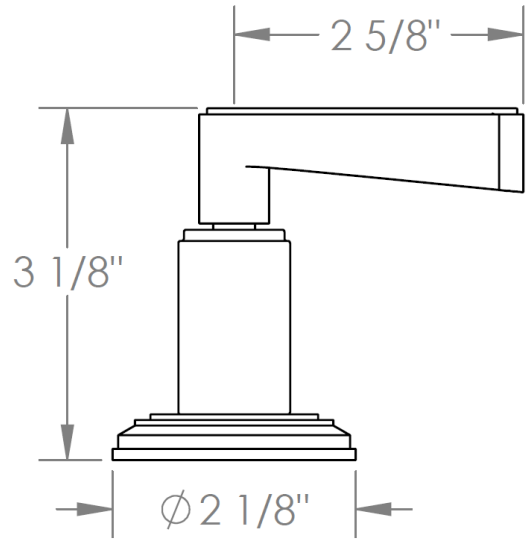

30-8-__

Deck Mounted 3 Hole Bath Set

Note: Some building codes require remote pressure balance valves for anti-scald

Meets the applicable requirements of ASME A112.18.1-2005/CSA B125.1-05, entitled "Plumbing Supply Fittings"

HANDLE TRIM OPTIONS

TR24 – NORWOOD

TR25 - UNION