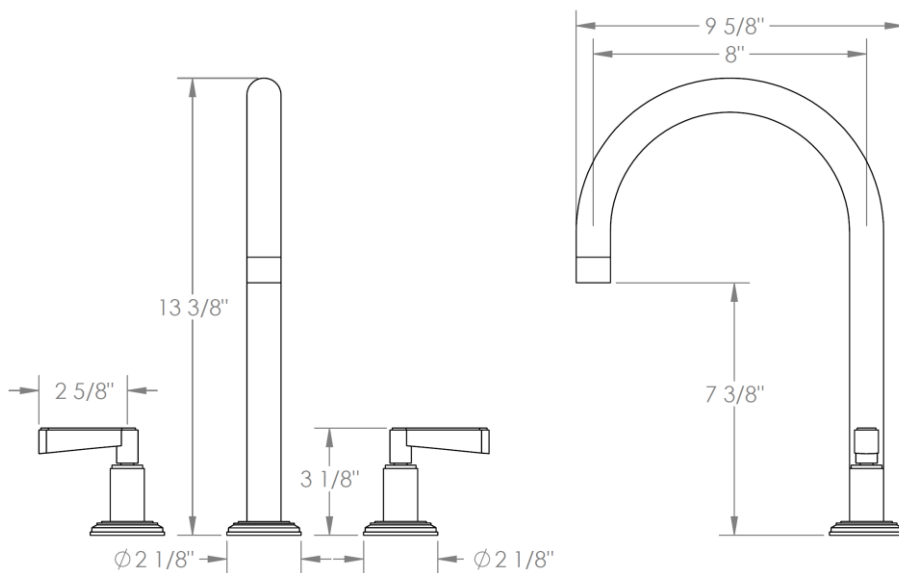

30-8-__

Deck Mounted 3 Hole Bath Set

Note: Some building codes require remote pressure balance valves for anti-scald

Meets the applicable requirements of ASME A112.18.1-2005/CSA B125.1-05, entitled "Plumbing Supply Fittings"

HANDLE TRIM OPTIONS

TR24 – NORWOOD

TR25 - UNION