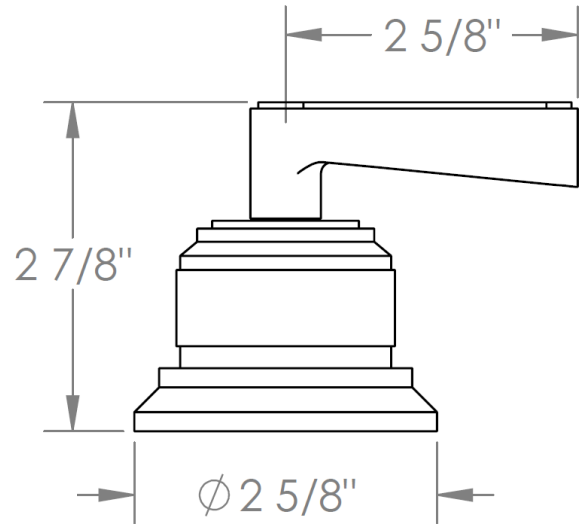

29-P80-__

Trim Kit Only for Pressure Balance Valve
Requires SS-PB75 concealed rough

HANDLE TRIM OPTIONS

TR14 - BEEKMAN

TR15 - GOTHAM