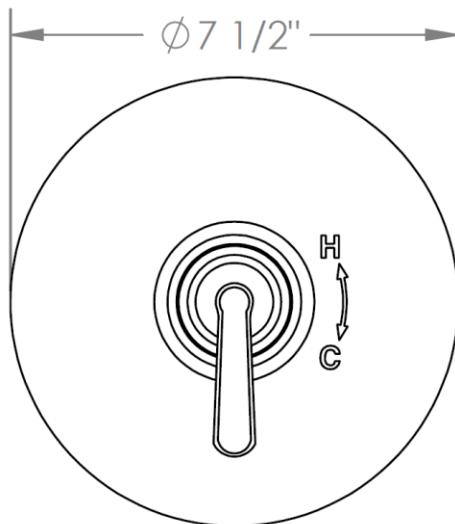

29-P80-__

Trim Kit Only for Pressure Balance Valve
Requires SS-PB75 concealed rough

HANDLE TRIM OPTIONS

TR14 - BEEKMAN

TR15 - GOTHAM