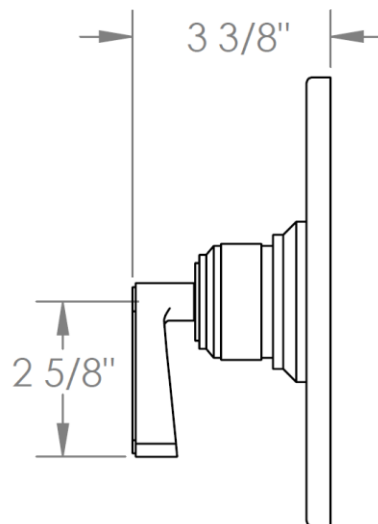

29-P80-__

Trim Kit Only for Pressure Balance Valve
Requires SS-PB75 concealed rough

HANDLE TRIM OPTIONS

TR14 - BEEKMAN

TR15 - GOTHAM