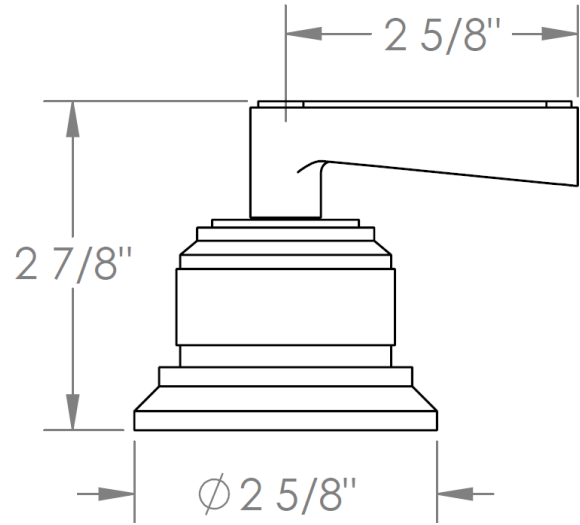

29-DT-__

Trim for Deck Mounted Valve

Requires SS-508-C, SS-508-H or SS-DD4 concealed rough

HANDLE TRIM OPTIONS

TR14 - BEEKMAN

TR15 - GOTHAM