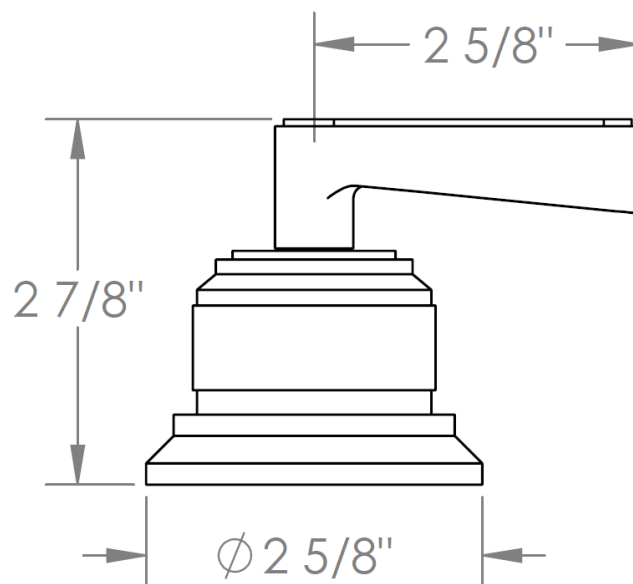

29-DT-__

Trim for Deck Mounted Valve

Requires SS-508-C, SS-508-H or SS-DD4 concealed rough

HANDLE TRIM OPTIONS

TR14 - BEEKMAN

TR15 - GOTHAM