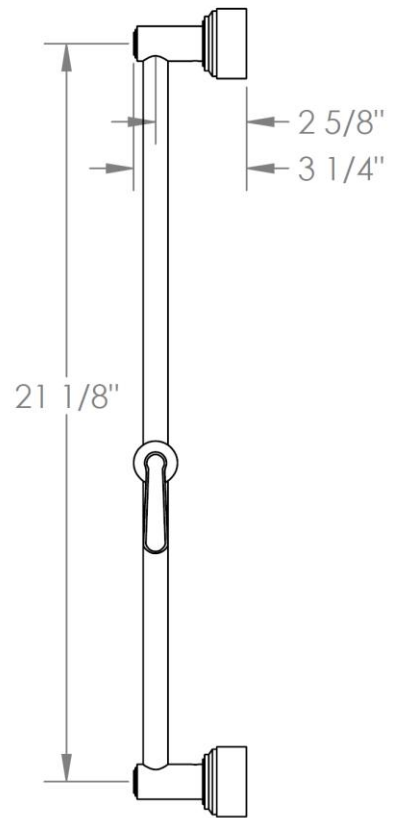

29-6524-
Wall Mounted Shower Positioning Bar
Transitional Collection

HANDLE TRIM OPTIONS

TR14 – BEEKMAN

TR15 - GOTHAM