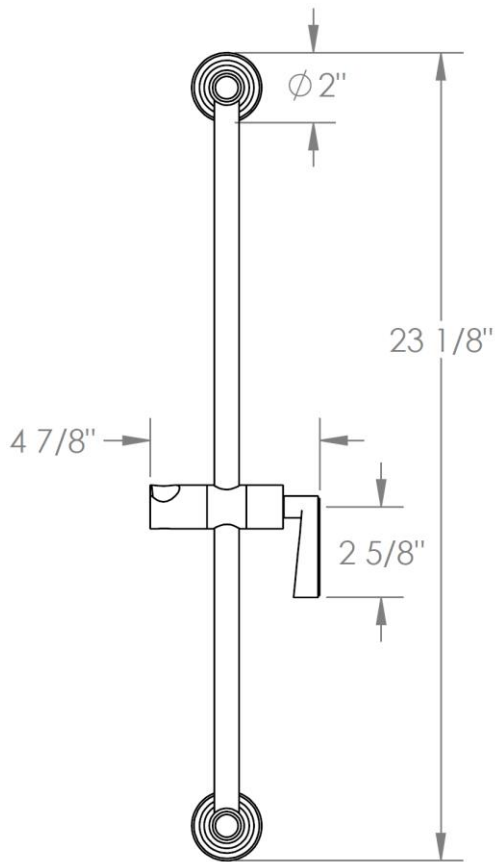

29-6524-
Wall Mounted Shower Positioning Bar
Transitional Collection

HANDLE TRIM OPTIONS

TR14 – BEEKMAN

TR15 - GOTHAM