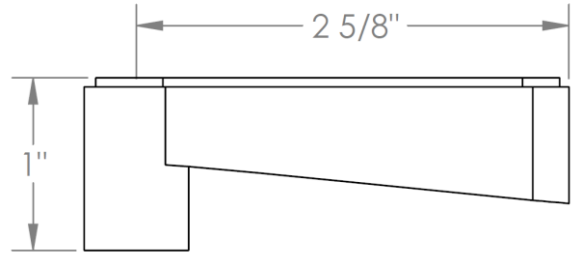

29-6524-
Wall Mounted Shower Positioning Bar
Transitional Collection

HANDLE TRIM OPTIONS

TR14 – BEEKMAN

TR15 - GOTHAM