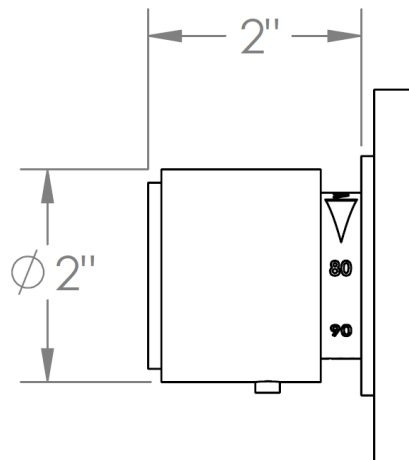

27-T15-CL16

Trim Kit Only for Miniature Thermostatic Valve
Requires SS-TH500 concealed rough

WATERMARK DESIGNS 1/21/2019