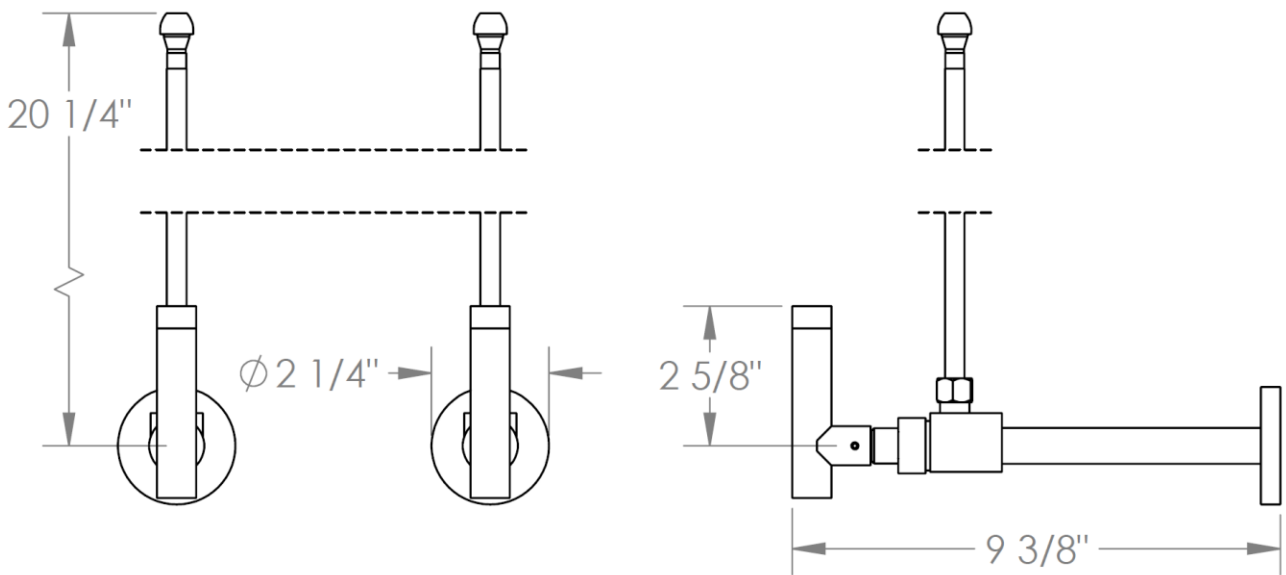

25-MAS3-IN14

Lavatory Angle Stop Kit

1/2" Sweat x 3/8" OD Compression

WATERMARK DESIGNS 1/30/2019

350 Dewitt Ave Brooklyn NY 11207 USA T 718 257 2800 F 718 257 2144 info@watermark-designs.com