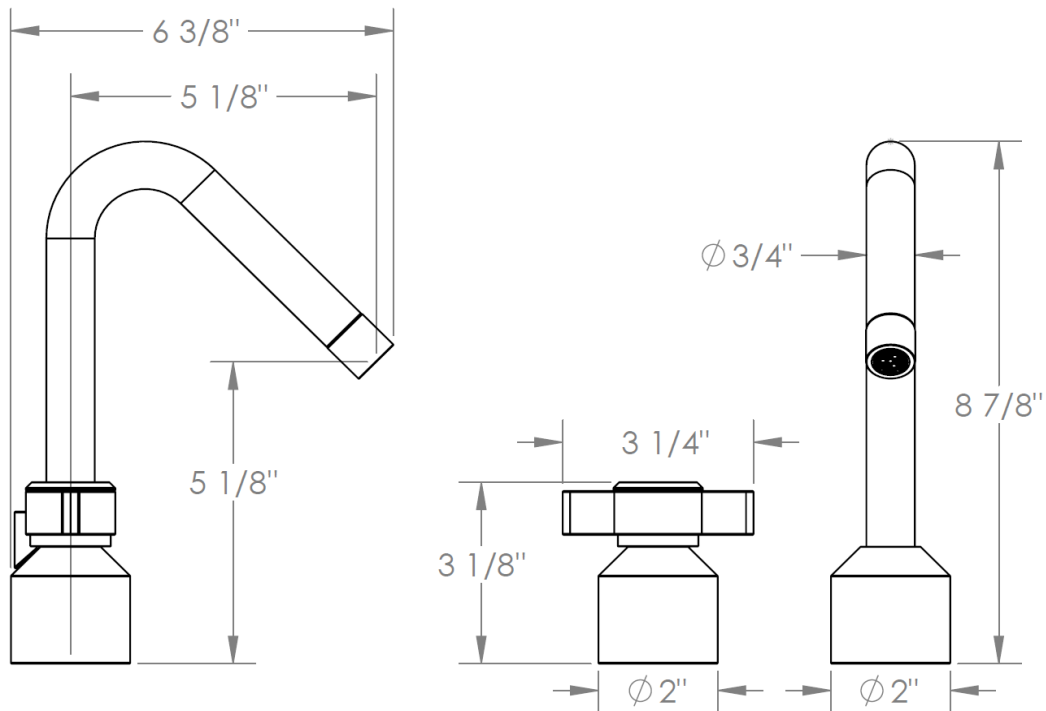

**25-1.3-IN14**  
Single Handle - Deck Mounted

Meets the applicable requirements of ASME A112.18.1-2005/CSA B125.1-05, entitled "Plumbing Supply Fittings"

**WATERMARK DESIGNS 4/6/2015**

350 Dewitt Ave Brooklyn NY 11207 USA T 718 257 2800 F 718 257 2144 info@watermark-designs.com