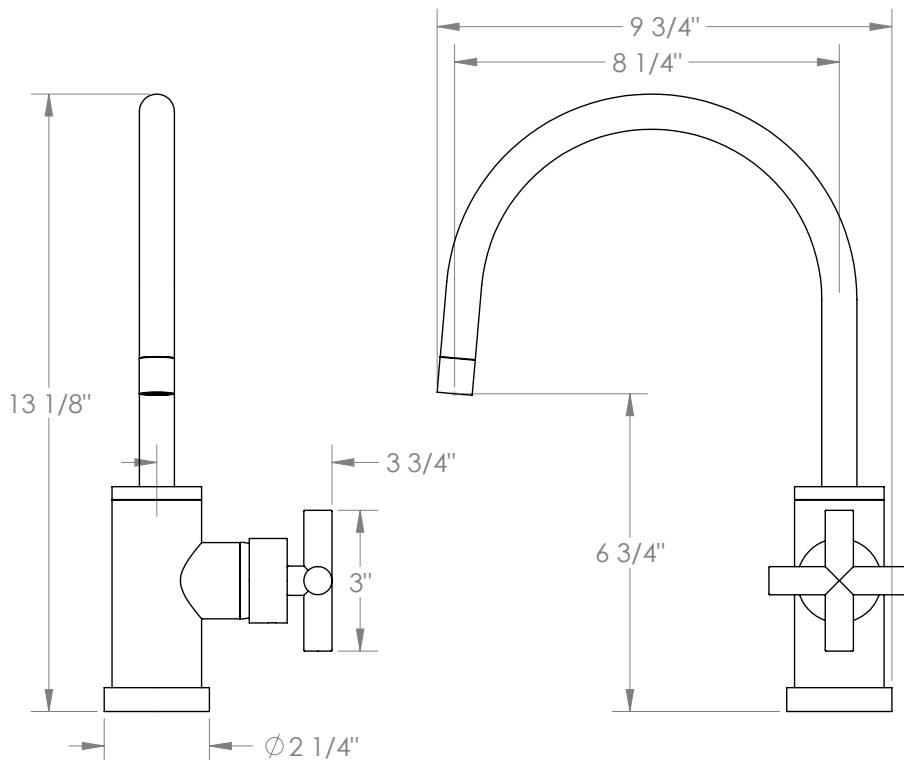

WATERMARK

BROOKLYN, NEW YORK

Loft 2.0 23-7.3G-L9

Deck Mounted, Gooseneck, Monoblock Kitchen
Faucet

- Fits Deck Up To 1-1/2" Thick
- Recommended Mounting Hole: 1-3/8"
- All Lead-Free Brass Construction
- Flow Rate: 1.75 GPM
- Ceramic Mixing Cartridge
- 360° Rotating Spout
- Professional Installation Required

Available in all finishes shown on the [Watermark Designs website](https://www.watermark-designs.com)

Meets the applicable requirements of ASME A112.18.1-2005/CSA B125.1-05, entitled "Plumbing Supply Fittings".

Watermark Designs reserves the right to make revisions without notice to produce specifications. All product dimensions are nominal.

09/2023

350 Dewitt Ave. Brooklyn, NY 11207 USA | T: 1 718 257 2800 | F: 1 718 257 2144 | customerservice@watermark-designs.com