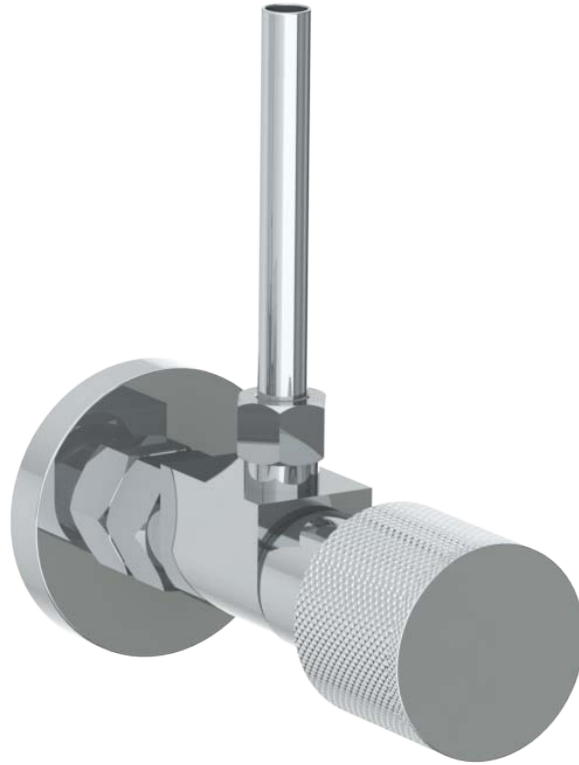

22-MAS5-TIA

Toilet Angle Stop Kit

1/2" Compression x 3/8" OD Compression

WATERMARK DESIGNS 4/27/2018