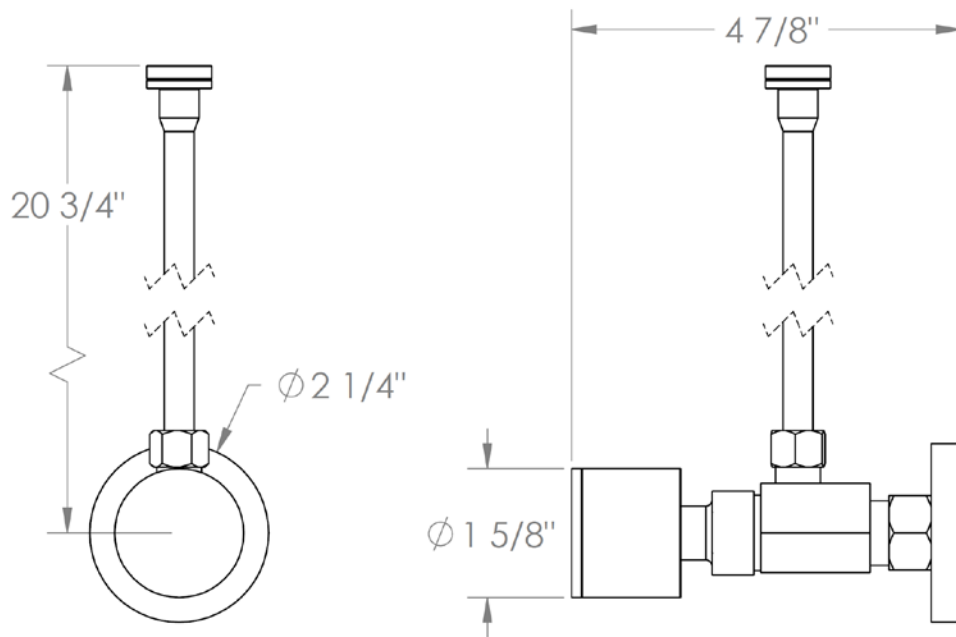

22-MAS5-TIA

Toilet Angle Stop Kit

1/2" Compression x 3/8" OD Compression

WATERMARK DESIGNS 4/27/2018