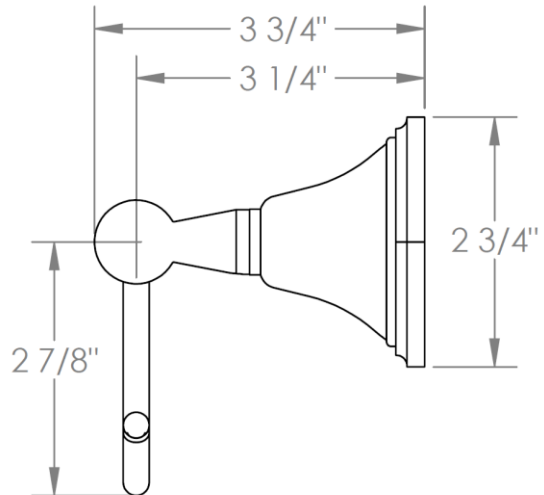

205-0.4.1

Wall Mounted Single Post Paper Holder

WATERMARK DESIGNS 11/13/2018