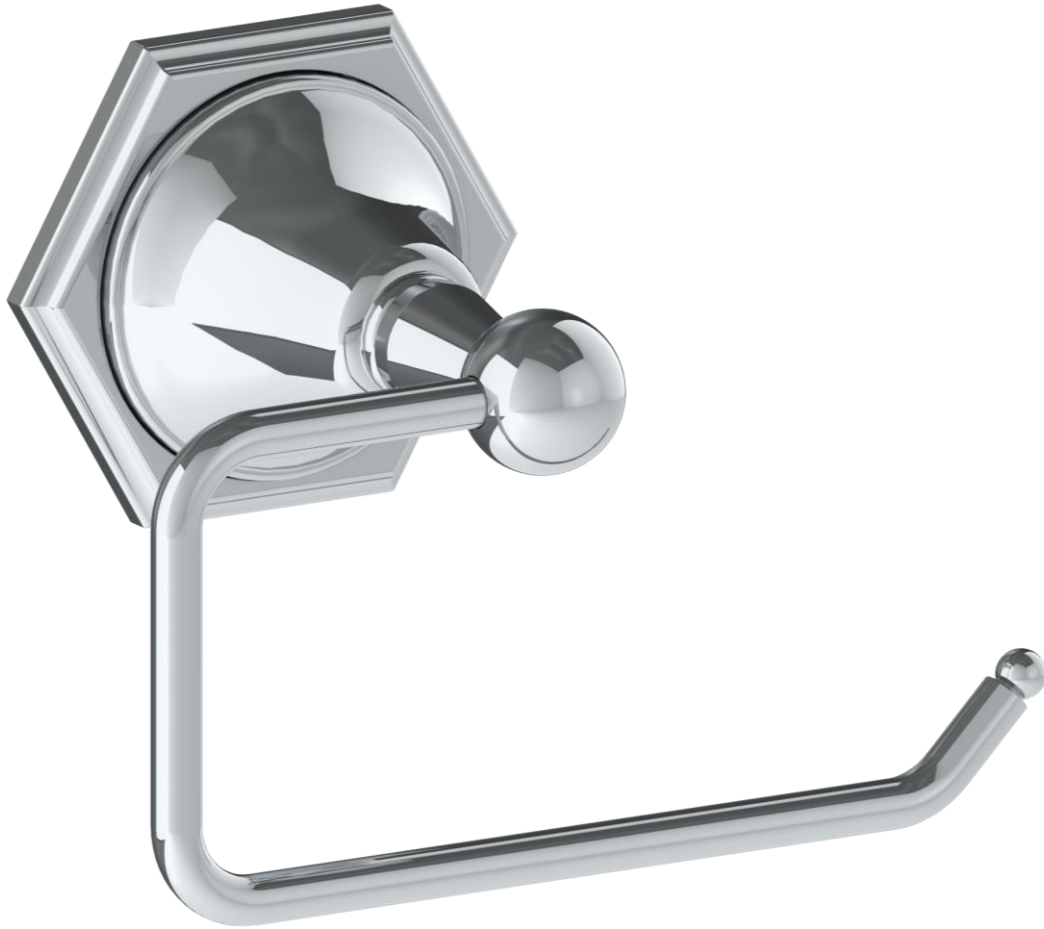

205-0.4.1

Wall Mounted Single Post Paper Holder

WATERMARK DESIGNS 11/13/2018