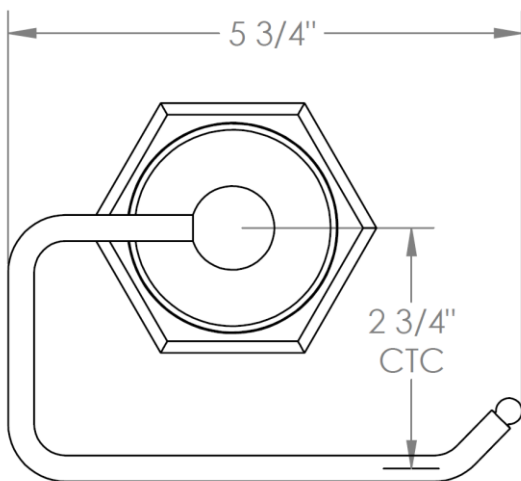

205-0.4.1

Wall Mounted Single Post Paper Holder

WATERMARK DESIGNS 11/13/2018