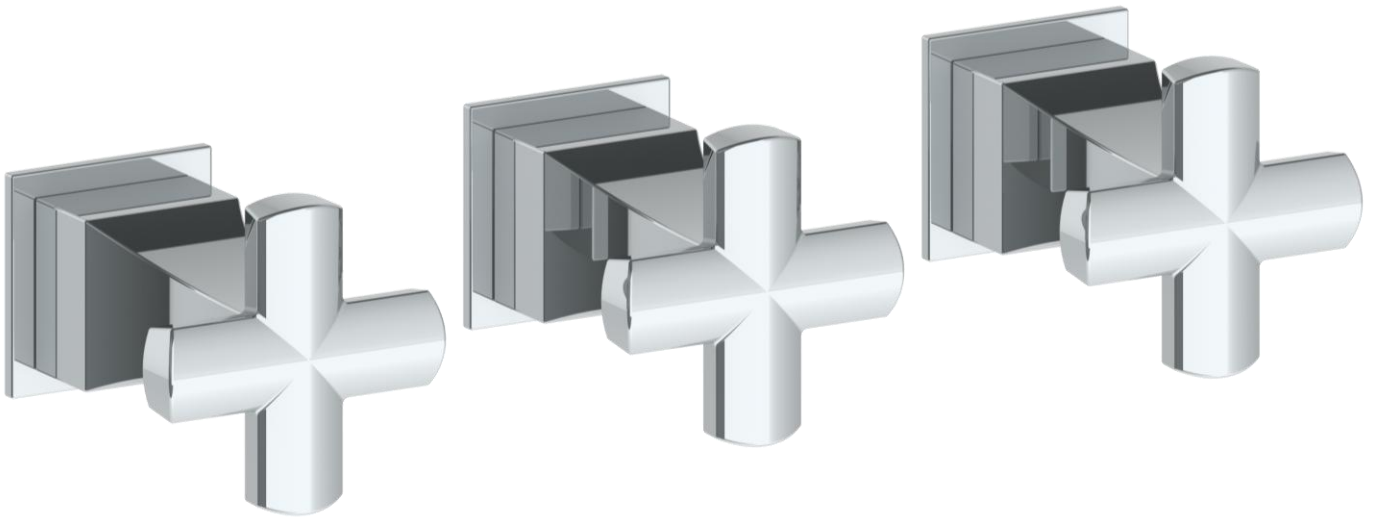

125-WTR3-
Wall Mounted 3-Valve Shower Trim
Includes Alignment Kit
Requires SS-503 concealed rough

HANDLE TRIM OPTIONS

BG4 - JOYCE

BG5 - MARKET