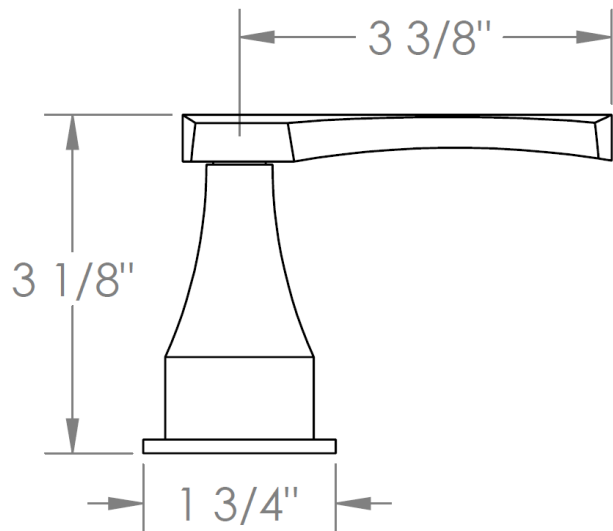

125-WTR3-
Wall Mounted 3-Valve Shower Trim
Includes Alignment Kit
Requires SS-503 concealed rough

HANDLE TRIM OPTIONS

BG4 - JOYCE

BG5 - MARKET