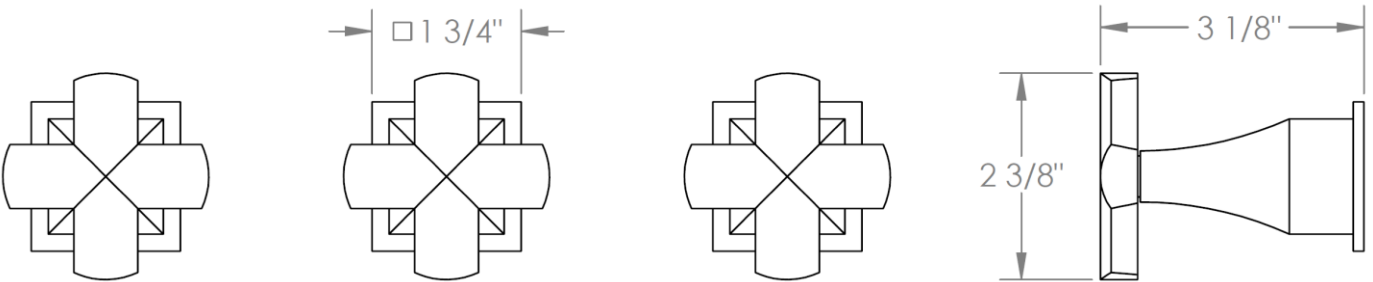

125-WTR3-
Wall Mounted 3-Valve Shower Trim
Includes Alignment Kit
Requires SS-503 concealed rough

HANDLE TRIM OPTIONS

BG4 - JOYCE

BG5 - MARKET