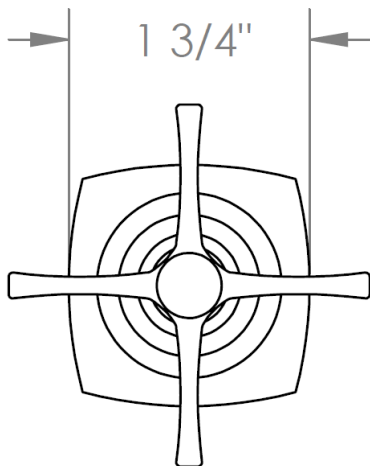

**115-WTR-**

Wall Mounted Trim

Includes Alignment Kit

Requires SS-TS200-C, SS-TS200-H, SS-TS150-C, SS-TS150-H,  
SS-WD2, SS-WD3, SS-VCWD2 or SS-VCWD3 concealed rough

HANDLE TRIM OPTIONS

MZ4 - STANDARD

MZ5 - WHITNEY