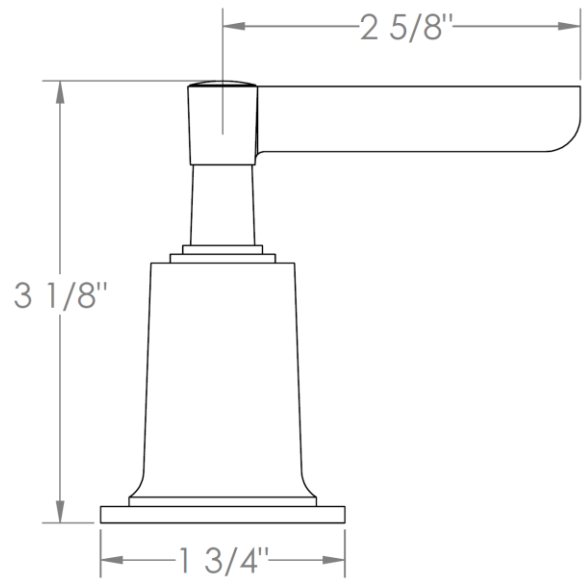

**115-WTR-**

Wall Mounted Trim

Includes Alignment Kit

Requires SS-TS200-C, SS-TS200-H, SS-TS150-C, SS-TS150-H,  
SS-WD2, SS-WD3, SS-VCWD2 or SS-VCWD3 concealed rough

HANDLE TRIM OPTIONS

MZ4 - STANDARD

MZ5 - WHITNEY