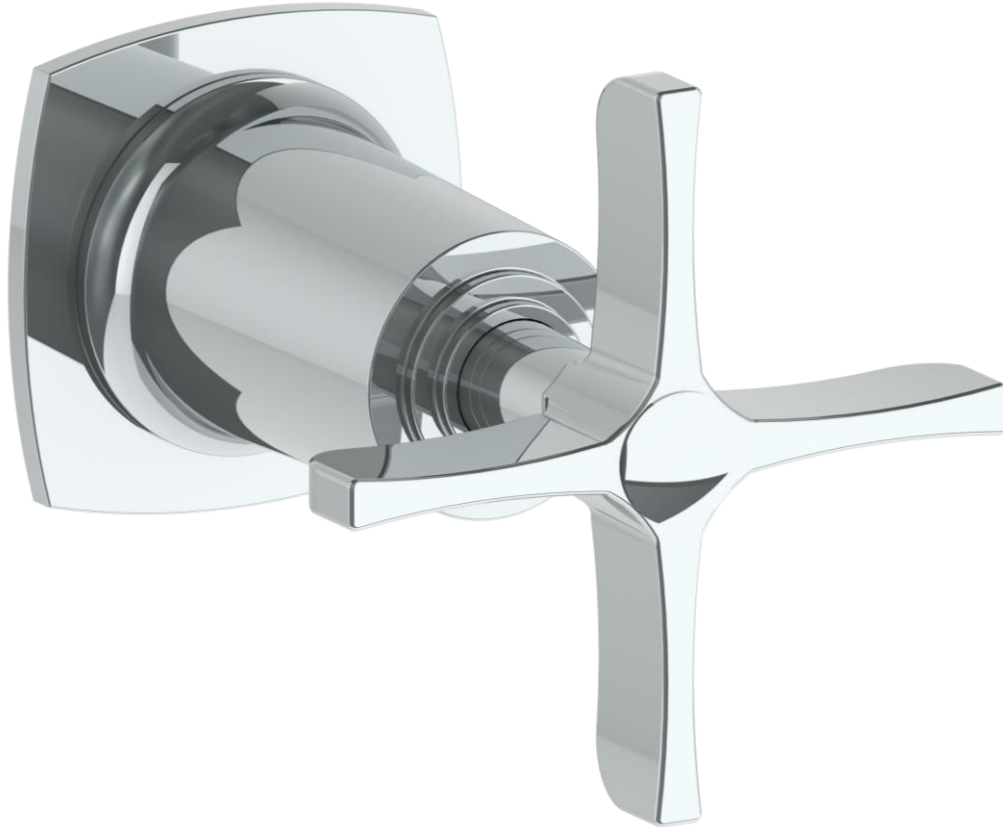

**115-WTR-**

Wall Mounted Trim

Includes Alignment Kit

Requires SS-TS200-C, SS-TS200-H, SS-TS150-C, SS-TS150-H,  
SS-WD2, SS-WD3, SS-VCWD2 or SS-VCWD3 concealed rough

HANDLE TRIM OPTIONS

MZ4 - STANDARD

MZ5 - WHITNEY