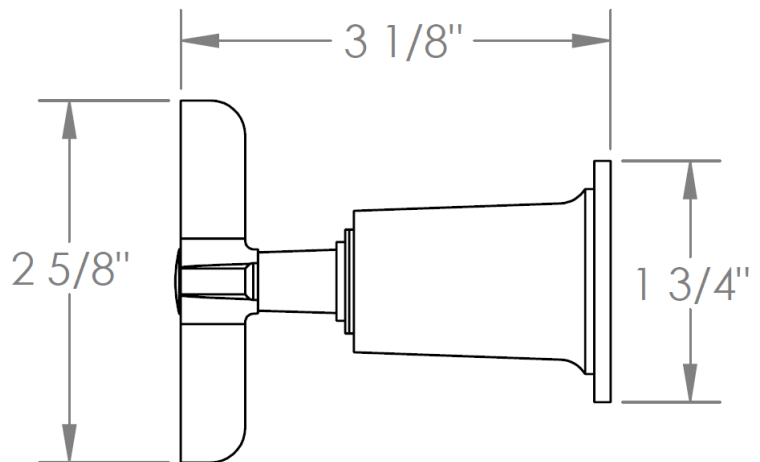

**115-WTR-**

Wall Mounted Trim

Includes Alignment Kit

Requires SS-TS200-C, SS-TS200-H, SS-TS150-C, SS-TS150-H,  
SS-WD2, SS-WD3, SS-VCWD2 or SS-VCWD3 concealed rough

HANDLE TRIM OPTIONS

MZ4 - STANDARD

MZ5 - WHITNEY