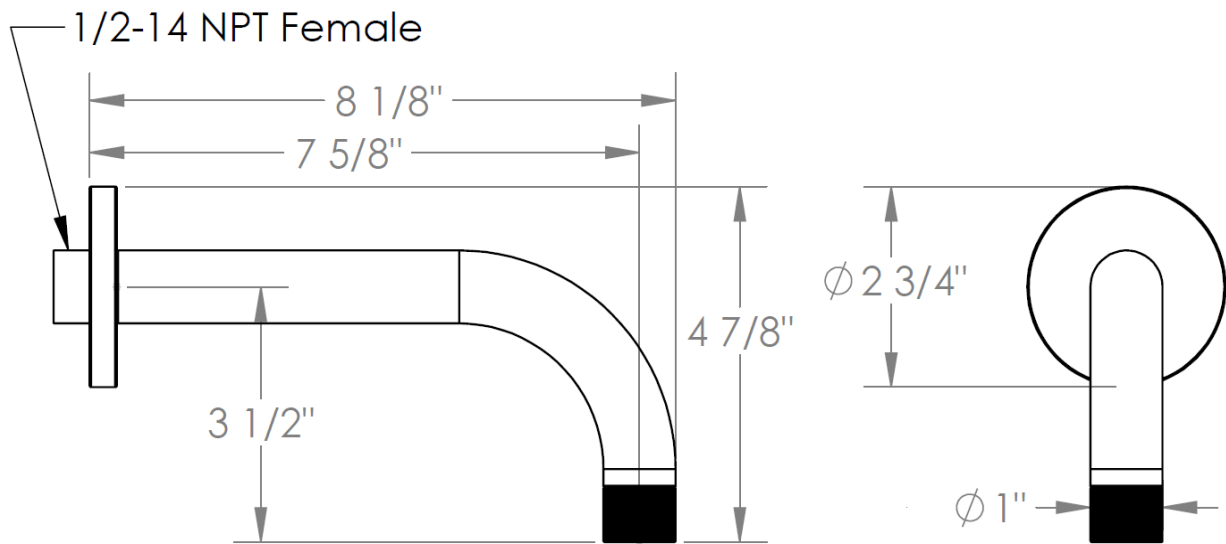

111-WBS

Wall Mounted Tub Spout

Meets the applicable requirements of ASME A112.18.1-2005/CSA B125.1-05, entitled "Plumbing Supply Fittings"