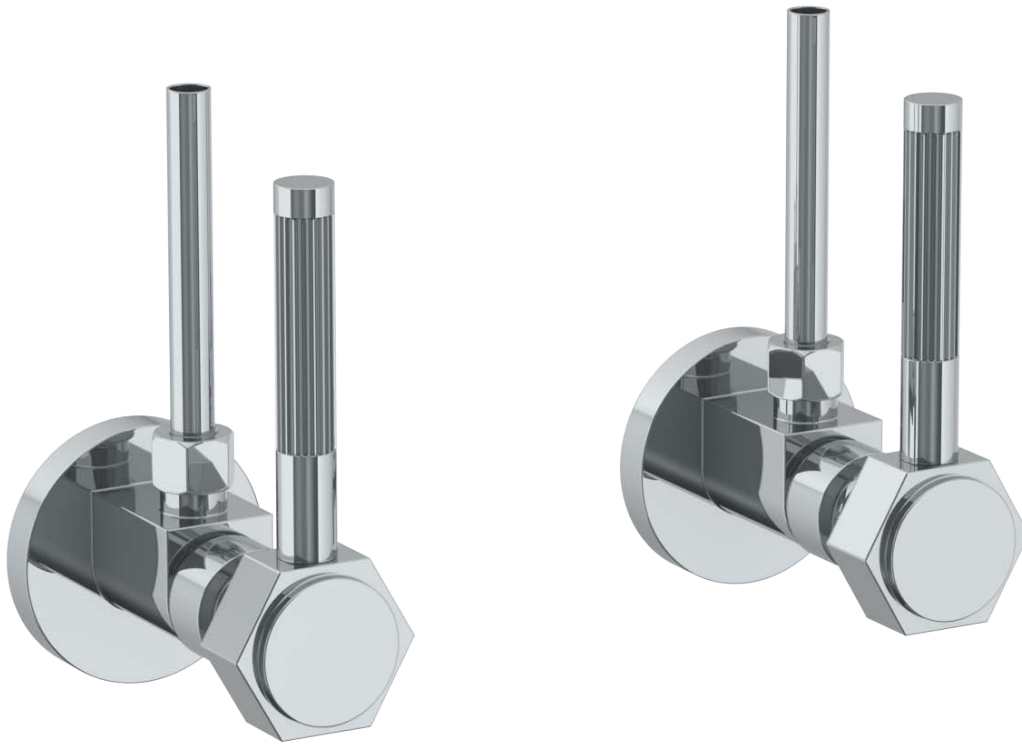

111-MAS2-SP4

Lavatory Angle Stop Kit

1/2" IPS x 3/8" OD Compression

WATERMARK DESIGNS 3/5/2018