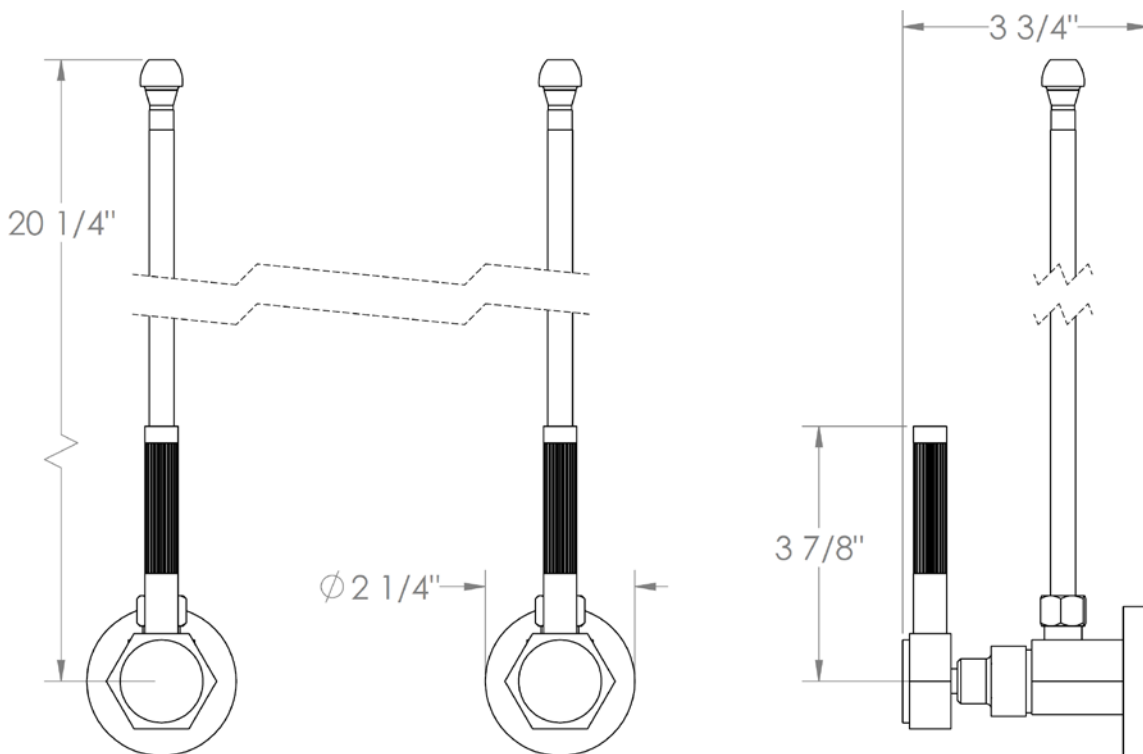

111-MAS2-SP4

Lavatory Angle Stop Kit

1/2" IPS x 3/8" OD Compression

WATERMARK DESIGNS 3/5/2018