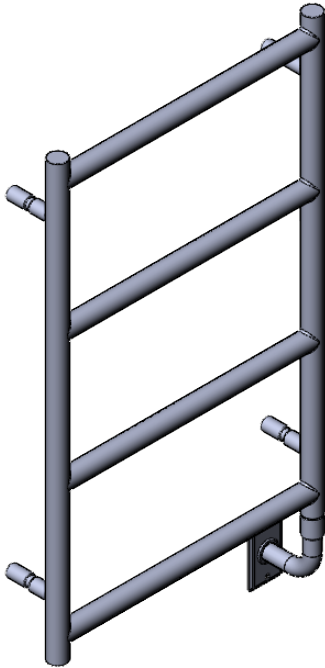

EU1CA-32.0x20.0

Height: 32.0

Width: 20.0

Depth: 4.0

Weight HO: kg

EO: kg

Tube ϕ : 1.25

Pipe Centres: 18.7

Elec. element if specified: 100

Output @ 50°C Δ T Watts: N/A

BTUs: N/A

All dimensions in inches

Manufactured from ISO/CEN CuZn36As (BS CZ126) brass tube

Vogue UK Ltd. reserve the right to alter specifications without prior notice.
ALL MEASUREMENTS ARE NOMINAL DIMENSIONS ONLY, AND ARE NOT BINDING.