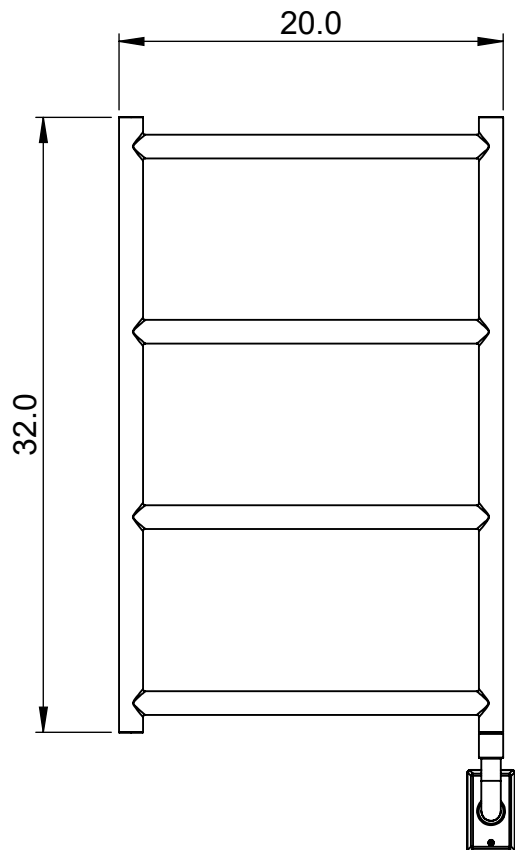

EU1CA-32.0x20.0

Height: 32.0

Width: 20.0

Depth: 4.0

Weight HO: kg

EO: kg

Tube ϕ : 1.25

Pipe Centres: 18.7

Elec. element if specified: 100

Output @ 50°C Δ T Watts: N/A

BTUs: N/A

All dimensions in inches

Manufactured from ISO/CEN CuZn36As (BS CZ126) brass tube

Vogue UK Ltd. reserve the right to alter specifications without prior notice.
ALL MEASUREMENTS ARE NOMINAL DIMENSIONS ONLY, AND ARE NOT BINDING.