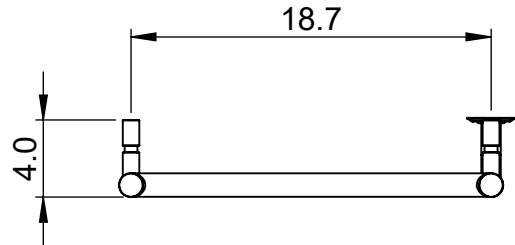

EU1CA-32.0x20.0

Height: 32.0

Width: 20.0

Depth: 4.0

Weight HO: kg

EO: kg

Tube ϕ : 1.25

Pipe Centres: 18.7

Elec. element if specified: 100

Output @ 50°C Δ T Watts: N/A

BTUs: N/A

All dimensions in inches

Manufactured from ISO/CEN CuZn36As (BS CZ126) brass tube

Vogue UK Ltd. reserve the right to alter specifications without prior notice.
ALL MEASUREMENTS ARE NOMINAL DIMENSIONS ONLY, AND ARE NOT BINDING.