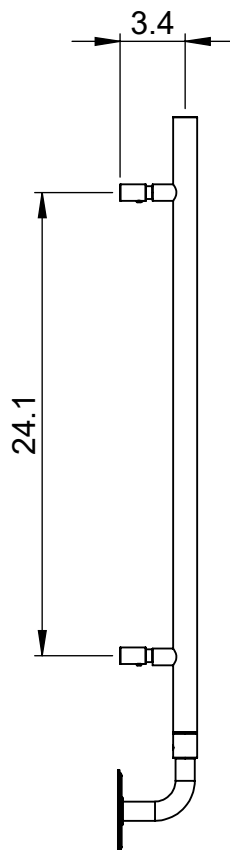

EU1CA-32.0x20.0

Height: 32.0

Width: 20.0

Depth: 4.0

Weight HO: kg

EO: kg

Tube ϕ : 1.25

Pipe Centres: 18.7

Elec. element if specified: 100

Output @ 50°C Δ T Watts: N/A

BTUs: N/A

All dimensions in inches

Manufactured from ISO/CEN CuZn36As (BS CZ126) brass tube

Vogue UK Ltd. reserve the right to alter specifications without prior notice.
ALL MEASUREMENTS ARE NOMINAL DIMENSIONS ONLY, AND ARE NOT BINDING.