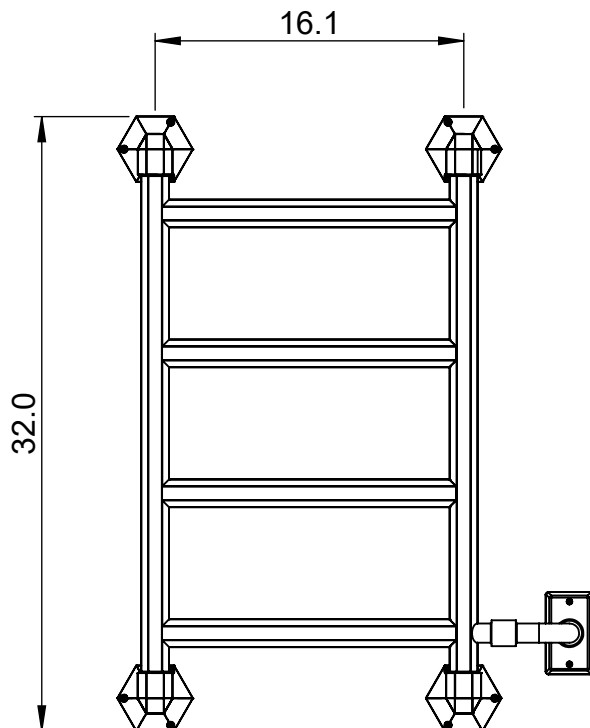

ENC8A-32.0x20.0

Height: 32.0
Width: 20.0
Depth: 6.0
Weight HO: kg
EO: kg

Tube ϕ : 1.26 Hex
Pipe Centres: 16.1
Elec. element if specified: 100
Output @ 50°C Δ T Watts: N/A
BTUs: N/A

All dimensions in inches

Manufactured from ISO/CEN CuZn36As (BS CZ126) brass tube

Vogue UK Ltd. reserve the right to alter specifications without prior notice.
ALL MEASUREMENTS ARE NOMINAL DIMENSIONS ONLY, AND ARE NOT BINDING.