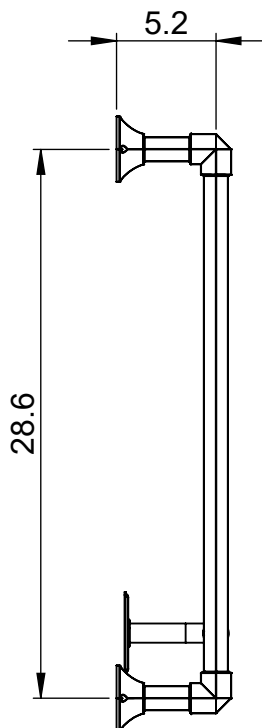

ENC8A-32.0x20.0

Height: 32.0
Width: 20.0
Depth: 6.0
Weight HO: kg
EO: kg

Tube ϕ : 1.26 Hex
Pipe Centres: 16.1
Elec. element if specified: 100
Output @ 50°C Δ T Watts: N/A
BTUs: N/A

All dimensions in inches

Manufactured from ISO/CEN CuZn36As (BS CZ126) brass tube

Vogue UK Ltd. reserve the right to alter specifications without prior notice.
ALL MEASUREMENTS ARE NOMINAL DIMENSIONS ONLY, AND ARE NOT BINDING.