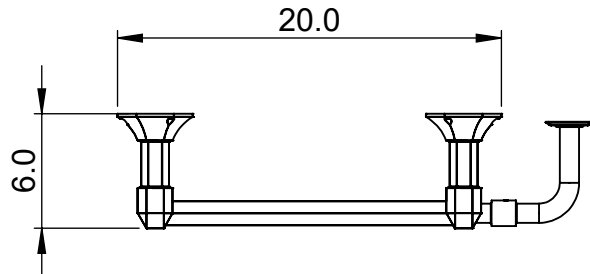

ENC8A-32.0x20.0

Height: 32.0
Width: 20.0
Depth: 6.0
Weight HO: kg
EO: kg

Tube ϕ : 1.26 Hex
Pipe Centres: 16.1
Elec. element if specified: 100
Output @ 50°C Δ T Watts: N/A
BTUs: N/A

All dimensions in inches

Manufactured from ISO/CEN CuZn36As (BS CZ126) brass tube

Vogue UK Ltd. reserve the right to alter specifications without prior notice.
ALL MEASUREMENTS ARE NOMINAL DIMENSIONS ONLY, AND ARE NOT BINDING.