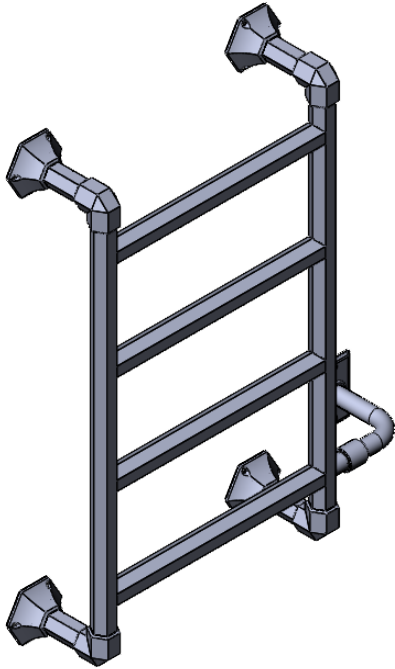

ENC8A-32.0x20.0

Height: 32.0
Width: 20.0
Depth: 6.0
Weight HO: kg
EO: kg

Tube ϕ : 1.26 Hex
Pipe Centres: 16.1
Elec. element if specified: 100
Output @ 50°C Δ T Watts: N/A
BTUs: N/A

All dimensions in inches

Manufactured from ISO/CEN CuZn36As (BS CZ126) brass tube

Vogue UK Ltd. reserve the right to alter specifications without prior notice.
ALL MEASUREMENTS ARE NOMINAL DIMENSIONS ONLY, AND ARE NOT BINDING.