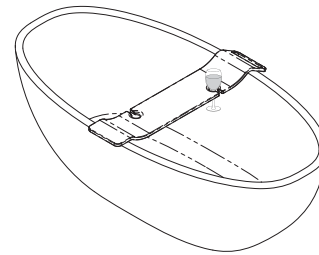

Tombolo 8 TOM-08-**

Side view

Top view

Underside

*All measurements subject to +/-5% tolerance