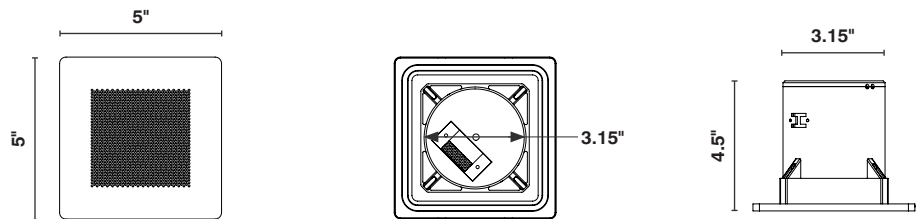

INSTALLATION NOTES

- Refer to ThermaSol installation Instructions Doc No. 81248 for complete instructions.
- Make sure the speakers are completely sealed to the ceiling forming a vapor barrier

NOTE: These speakers are for independent use they will not pair with other speaker systems, including the ThermaSol Sierenity Light, Sound, or Rain systems.

* Selecting desired finish and replace XX with code above