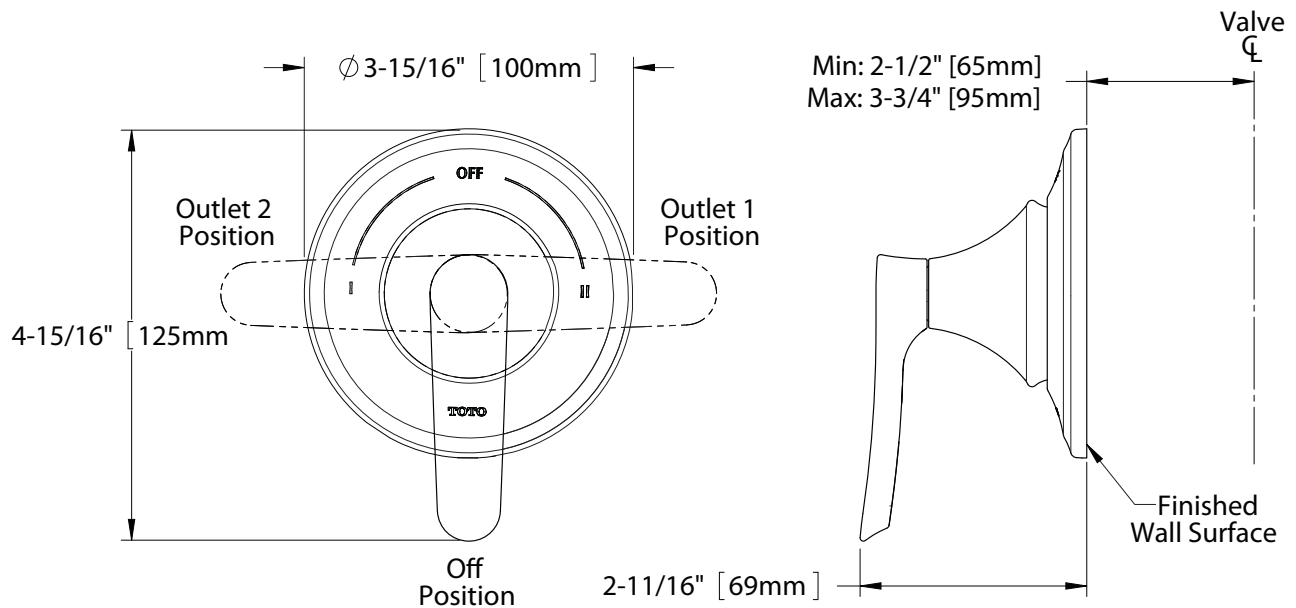

Two-way diverter trim with off shall have a lever handle. Product shall be TOTO Model TS230D# _____ and required valve shall be TSMV sold separately.

TS230D

Wyeth™ Two-Way Diverter Trim with Off

SPECIFICATIONS

- Warranty Lifetime Limited Warranty (Residential Use)
One Year (Commercial Use)
- Material Brass
- Shipping Weight 1.7 lbs.
- Shipping Dimensions 7"L x 3-1/2"W x 4"H

INSTALLATION NOTES

VALVE REQUIRED:
Two-way diverter valve with off model TSMV sold separately.