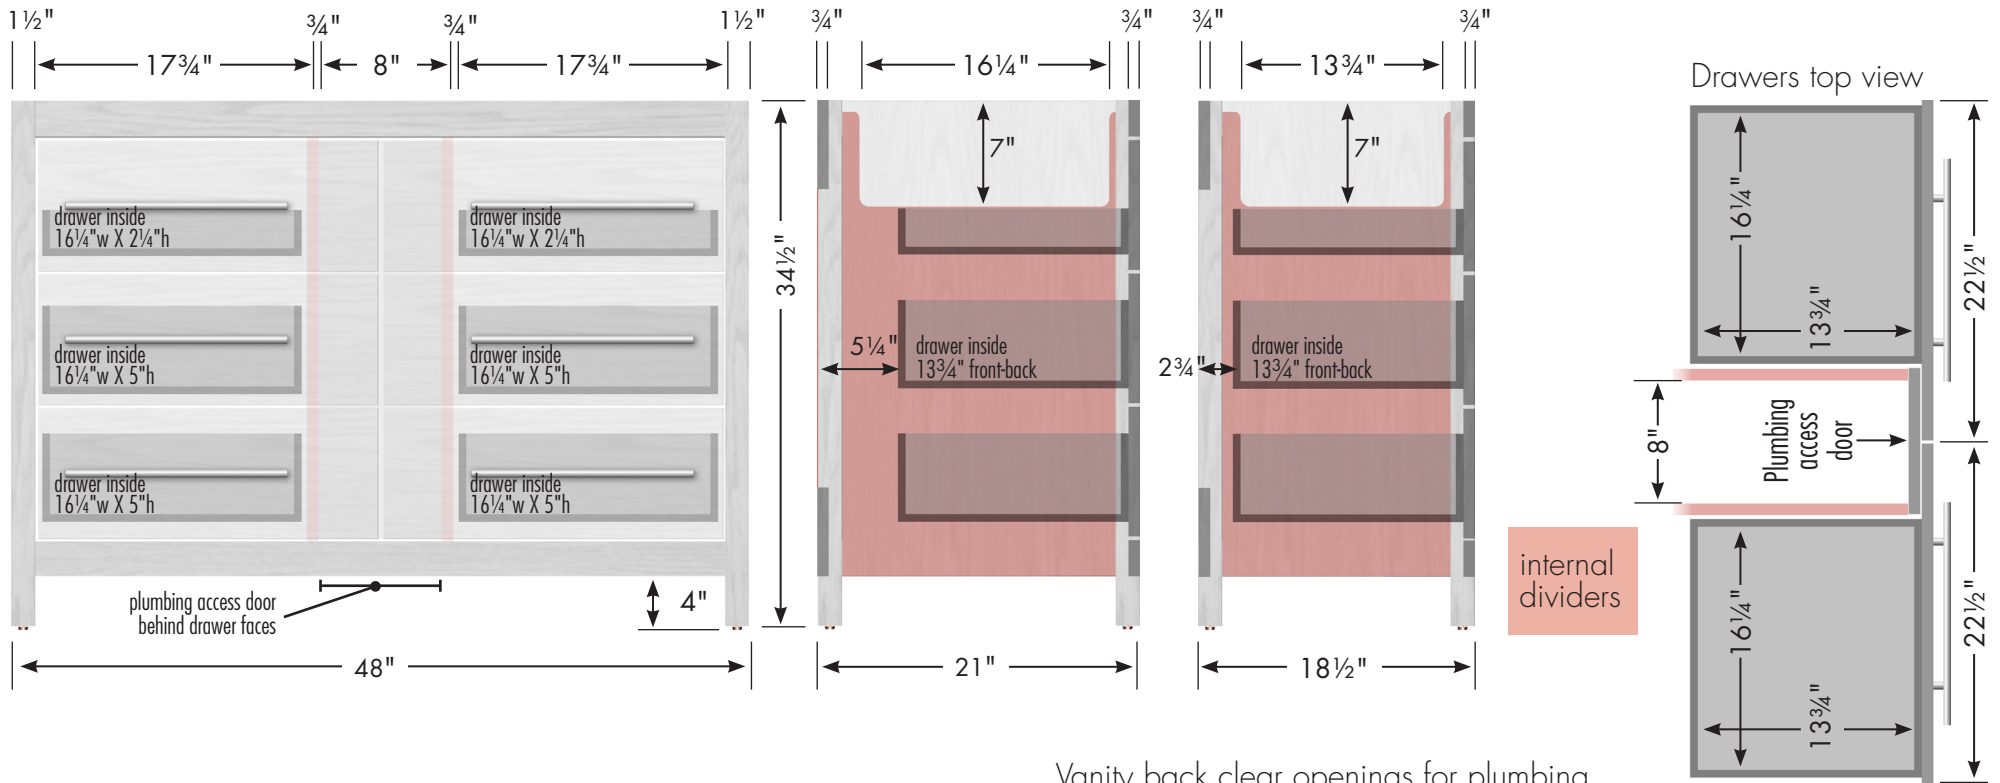

STRASSER

Specifications:

Belltown Vanity
48" w, 34½" h

Vanity back clear openings for plumbing

48" Belltown Vanity

48" wide
34½" tall
21" or 18½" front-to-back

2