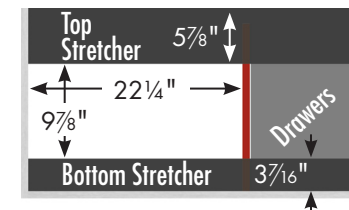

STRASSER

Specifications:

SoDo Vanity
36" w, 19³/₄" h , drawers right

internal dividers

Vanity back clear openings for plumbing

36" SoDo Vanity
Drawers Right
 36" wide
 19³/₄" tall
 21" or 18¹/₂" front-to-back