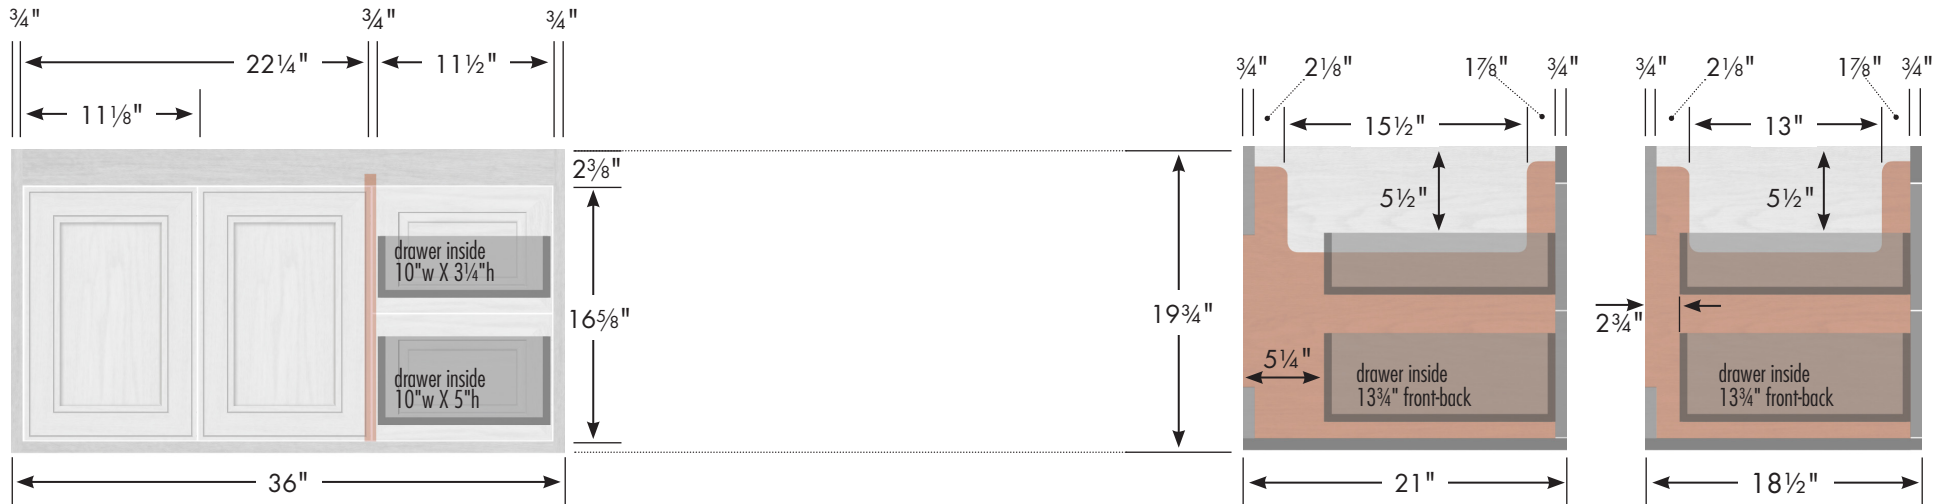

STRASSER

Specifications:

SoDo Vanity
36" w, 19³/₄" h , drawers right

internal dividers

Vanity back clear openings for plumbing

36" SoDo Vanity
Drawers Right
 36" wide
 19³/₄" tall
 21" or 18¹/₂" front-to-back